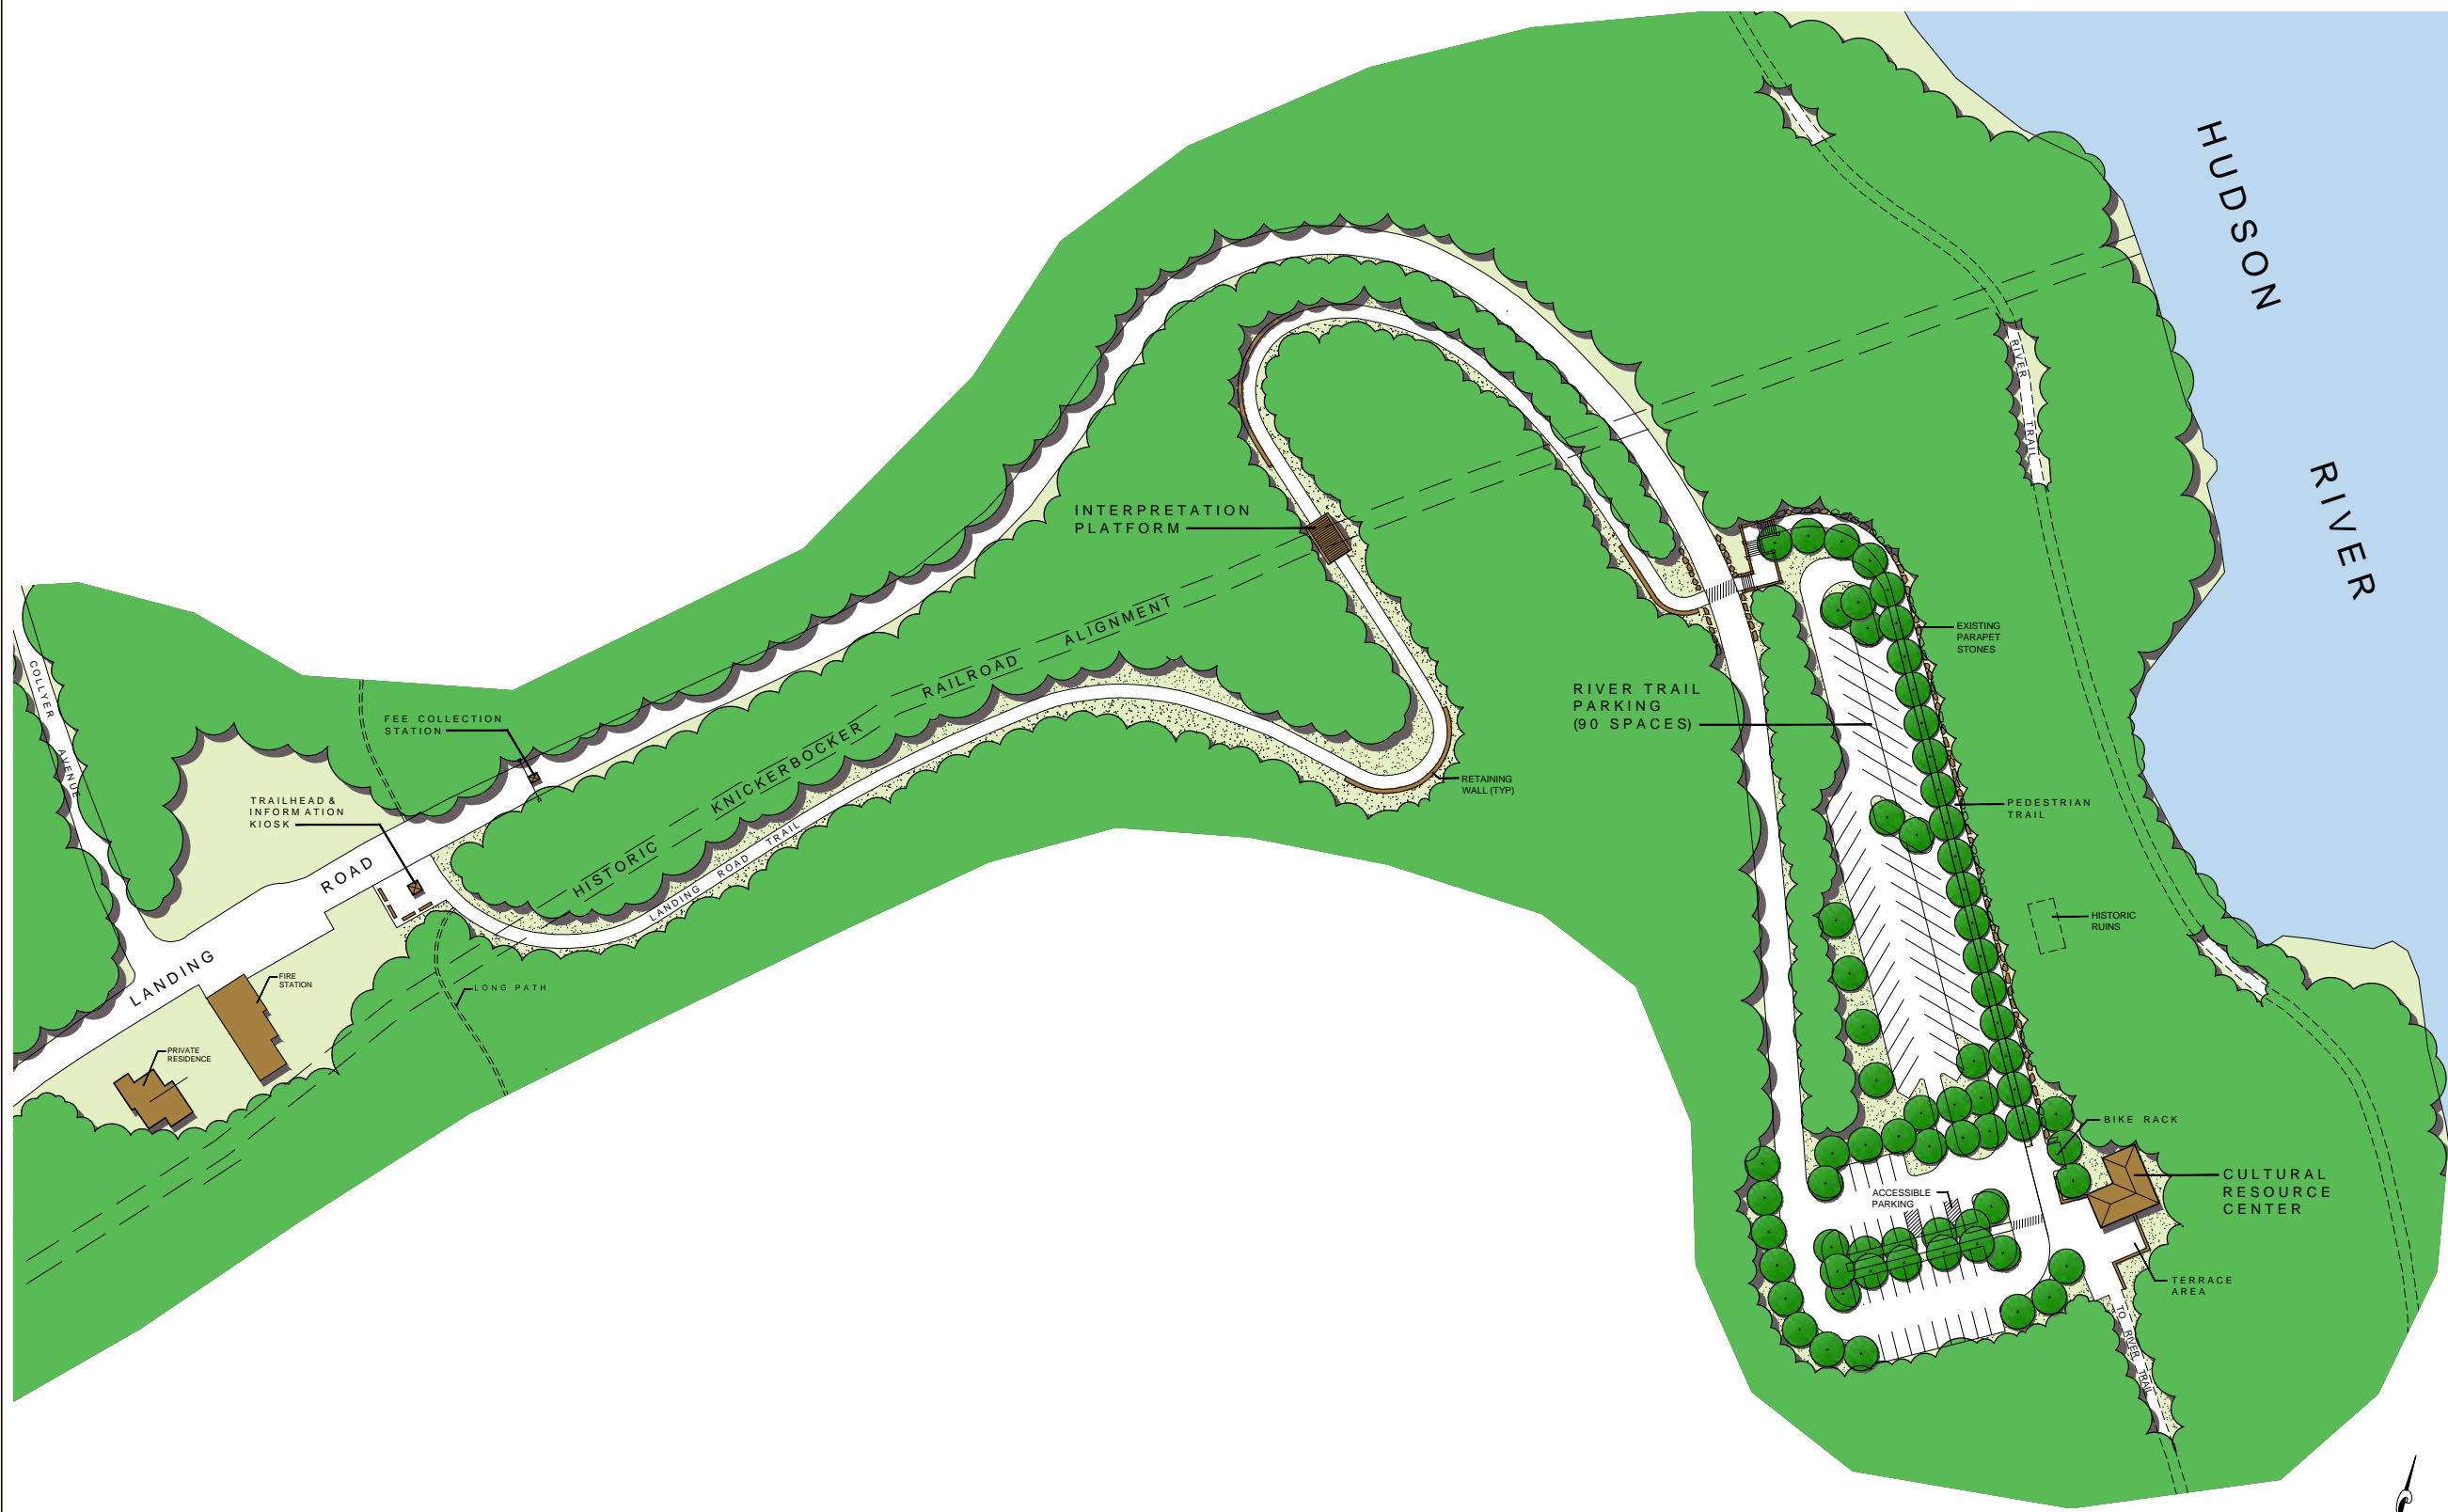

Master Plan

Figure 12

North Pool Area

Rockland Lake State Park Complex

Map produced by NYSOPRHP GIS Unit, May 20, 2013.

Rockland Lake State Park Complex

Rockland Lake State Park Complex

South Pool Area

Rockland Lake State Park Complex

Map produced by NYSOPRHP GIS Unit, October 04, 2012.

Master Plan

Figure 13

Landing Road Trail
and Cultural Interpretation Center
Rockland Lake State Park Complex

Map produced by NYSOPRIF GIS Unit, October 04, 2012.

Bird Conservation Area

Rockland Lake State Park Complex

Master Plan

Figure 15