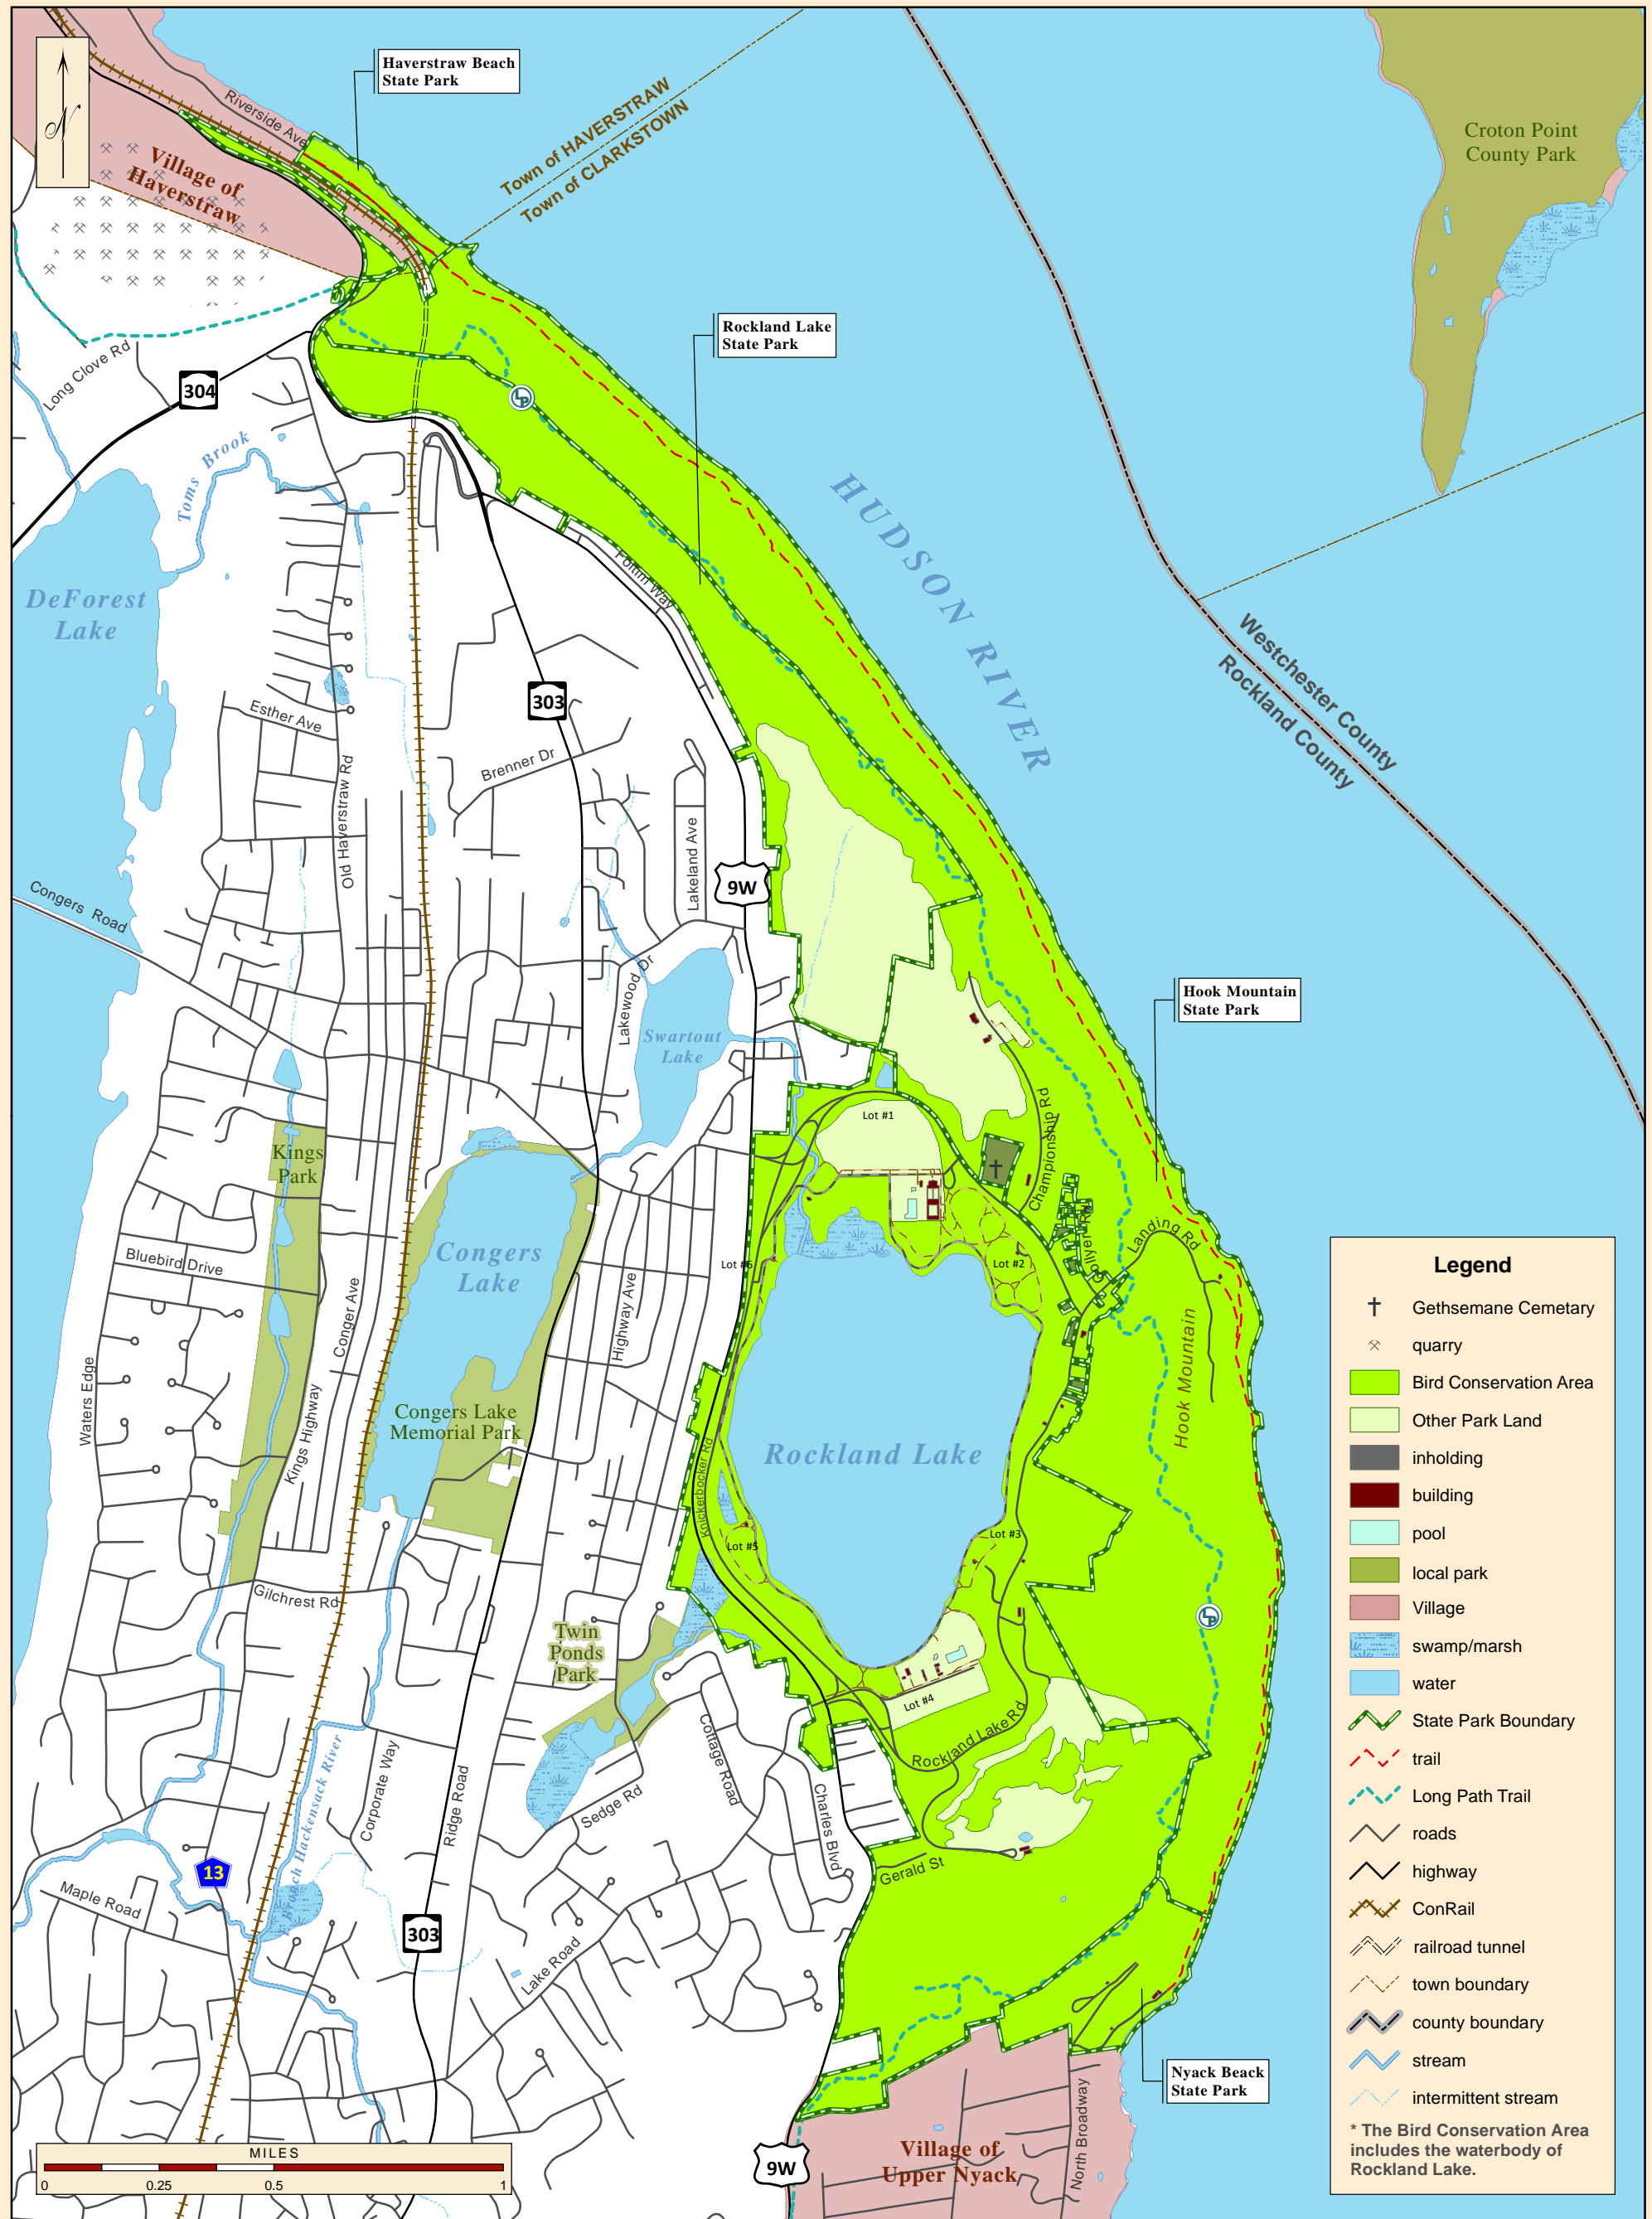

Master Plan

Figure 12

North Pool Area

Rockland Lake State Park Complex

Map produced by NYSOPRHP GIS Unit, May 20, 2013.

Rockland Lake State Park Complex

Rockland Lake State Park Complex

South Pool Area

Rockland Lake State Park Complex

Map produced by NYSOPRHP GIS Unit, October 04, 2012.

Master Plan

Figure 13

Landing Road Trail
and Cultural Interpretation Center
Rockland Lake State Park Complex

Map produced by NYSOPRIF GIS Unit, October 04, 2012.

Bird Conservation Area

Rockland Lake State Park Complex

Master Plan

Figure 15