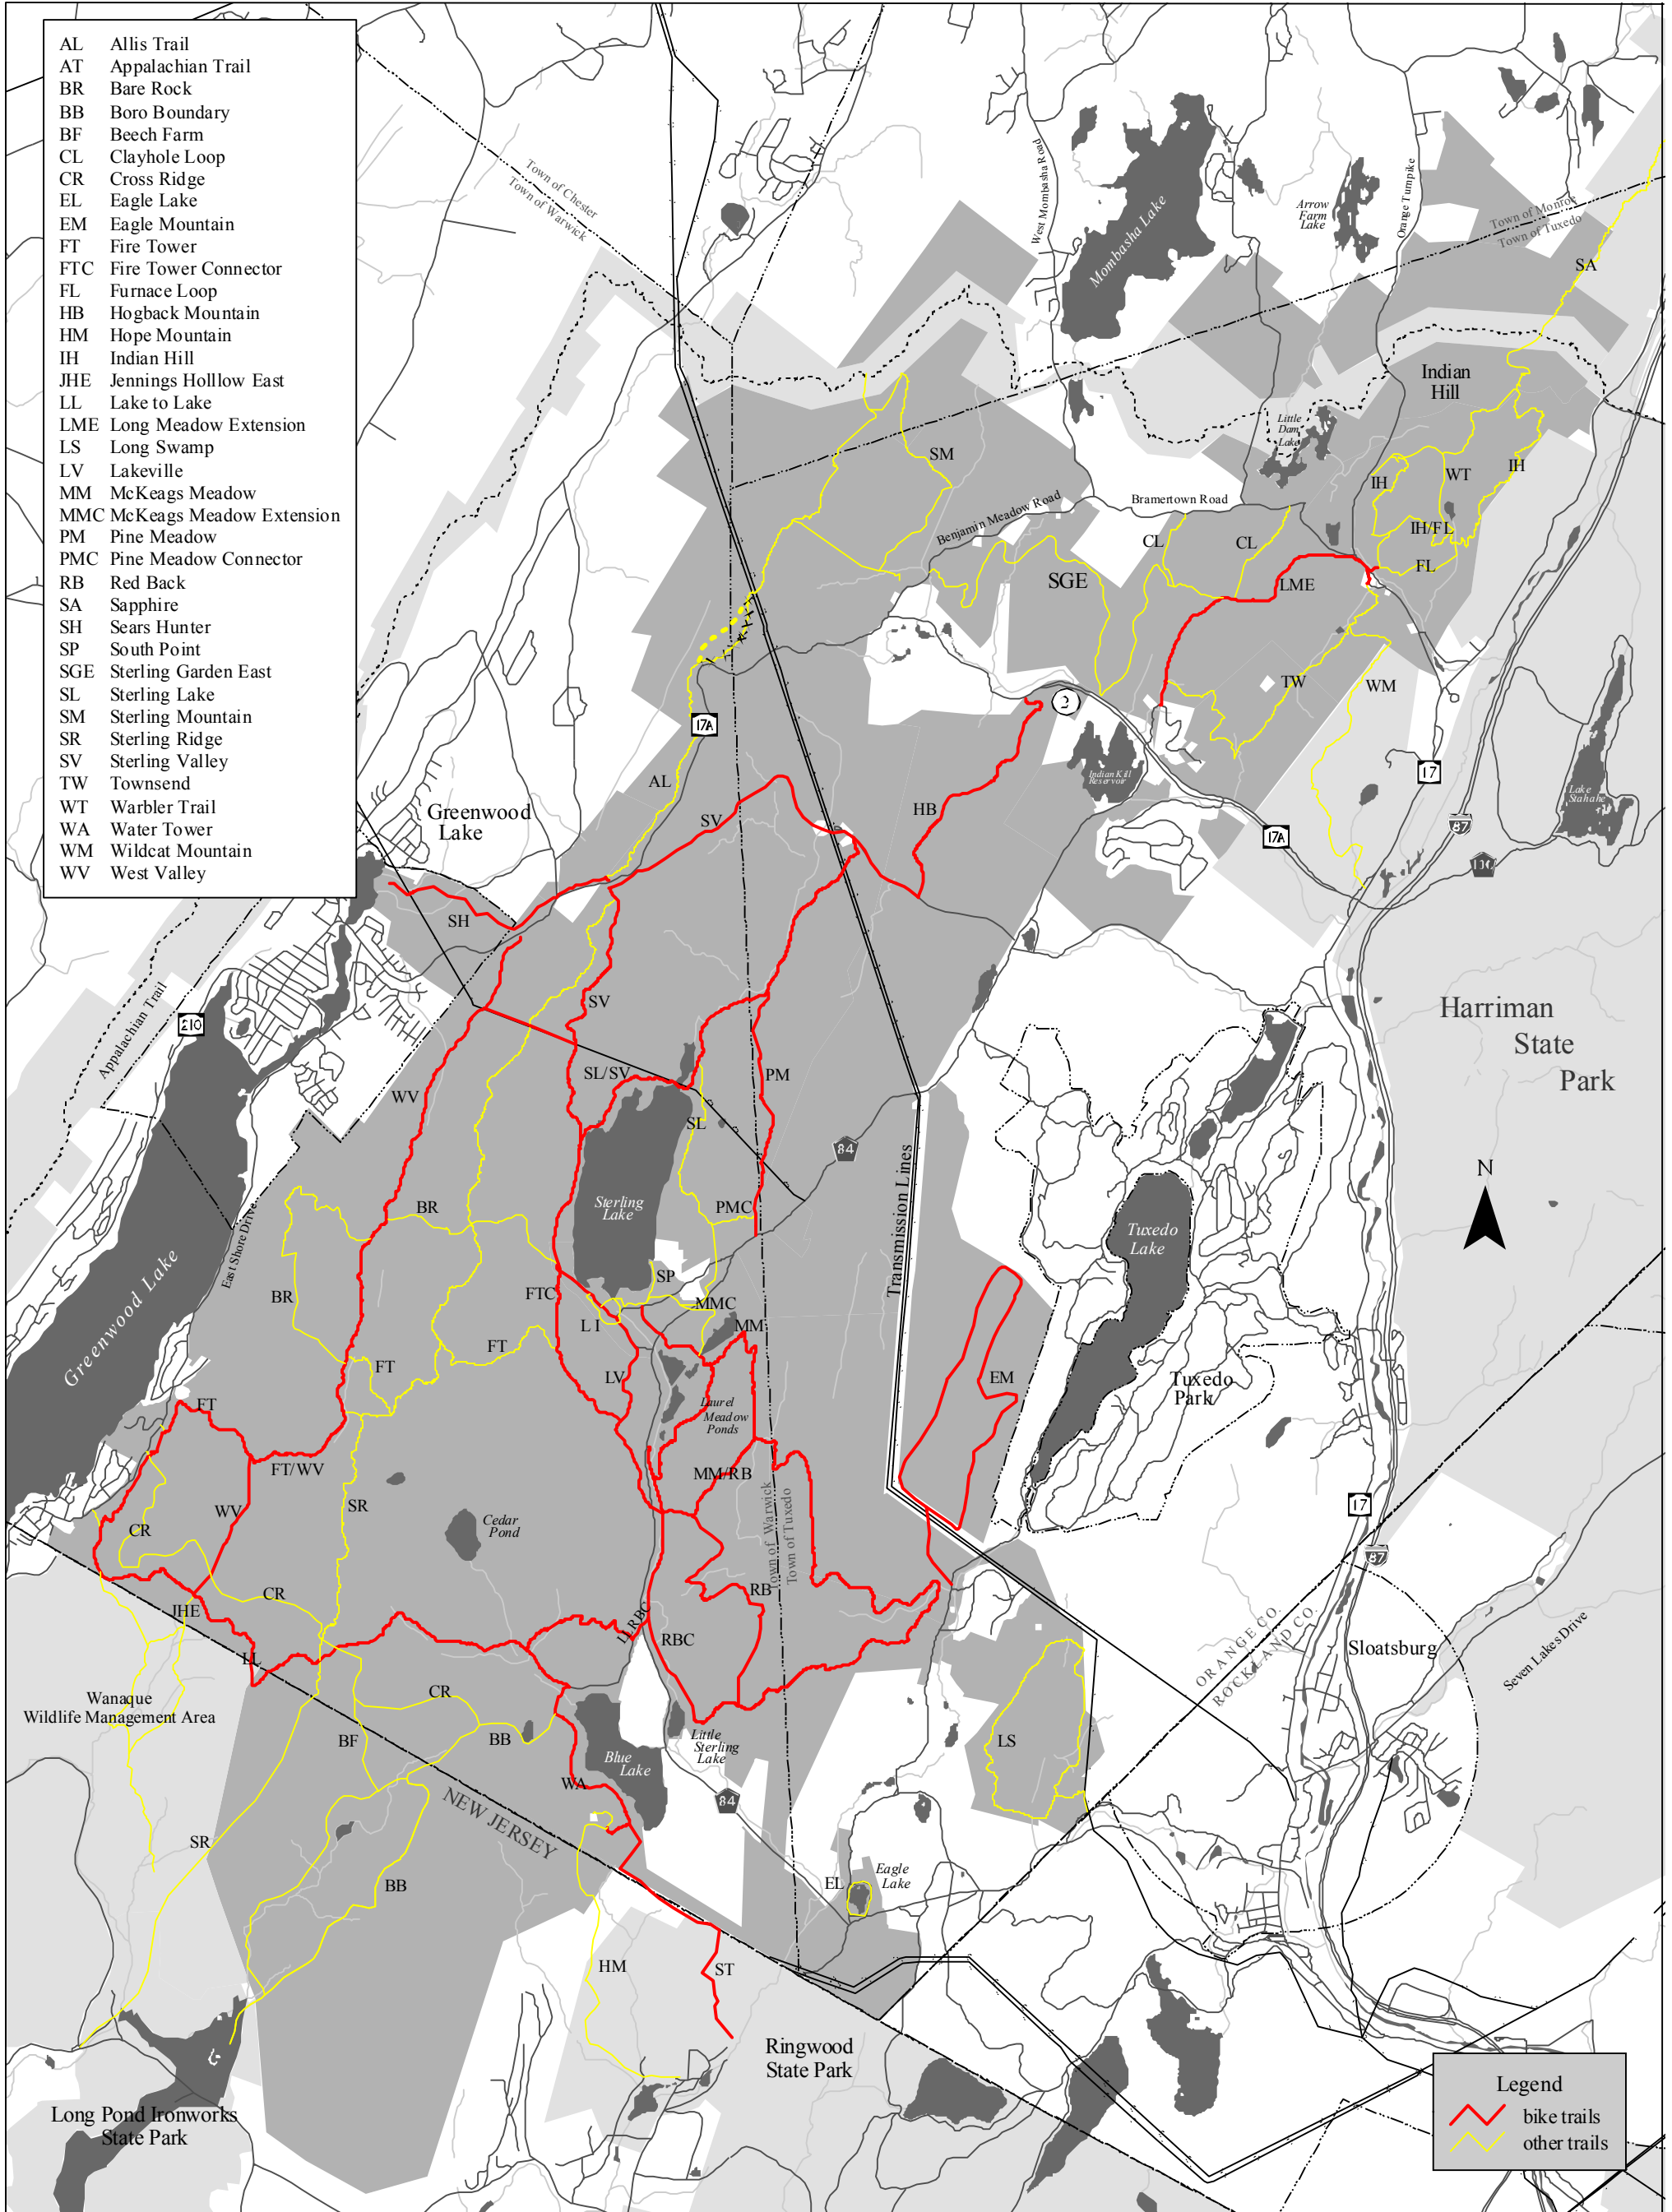

- AL Allis Trail
- AT Appalachian Trail
- BR Bare Rock
- BB Boro Boundary
- BF Beech Farm
- CL Clayhole Loop
- CR Cross Ridge
- EL Eagle Lake
- EM Eagle Mountain
- FT Fire Tower
- FTC Fire Tower Connector
- FL Furnace Loop
- HB Hogback Mountain
- HM Hope Mountain
- IH Indian Hill
- JHE Jennings Hollow East
- LL Lake to Lake
- LME Long Meadow Extension
- LS Long Swamp
- LV Lakeville
- MM McKeags Meadow
- MMC McKeags Meadow Extension
- PM Pine Meadow
- PMC Pine Meadow Connector
- RB Red Back
- SA Sapphire
- SH Sears Hunter
- SP South Point
- SGE Sterling Garden East
- SL Sterling Lake
- SM Sterling Mountain
- SR Sterling Ridge
- SV Sterling Valley
- TW Townsend
- WT Warbler Trail
- WA Water Tower
- WM Wildcat Mountain
- WV West Valley

Sterling Forest® State Park Preferred Alternatives Biking Trails

****FINAL****

Date: January, 2009
Produced By: NYSOPRHP, GISunit