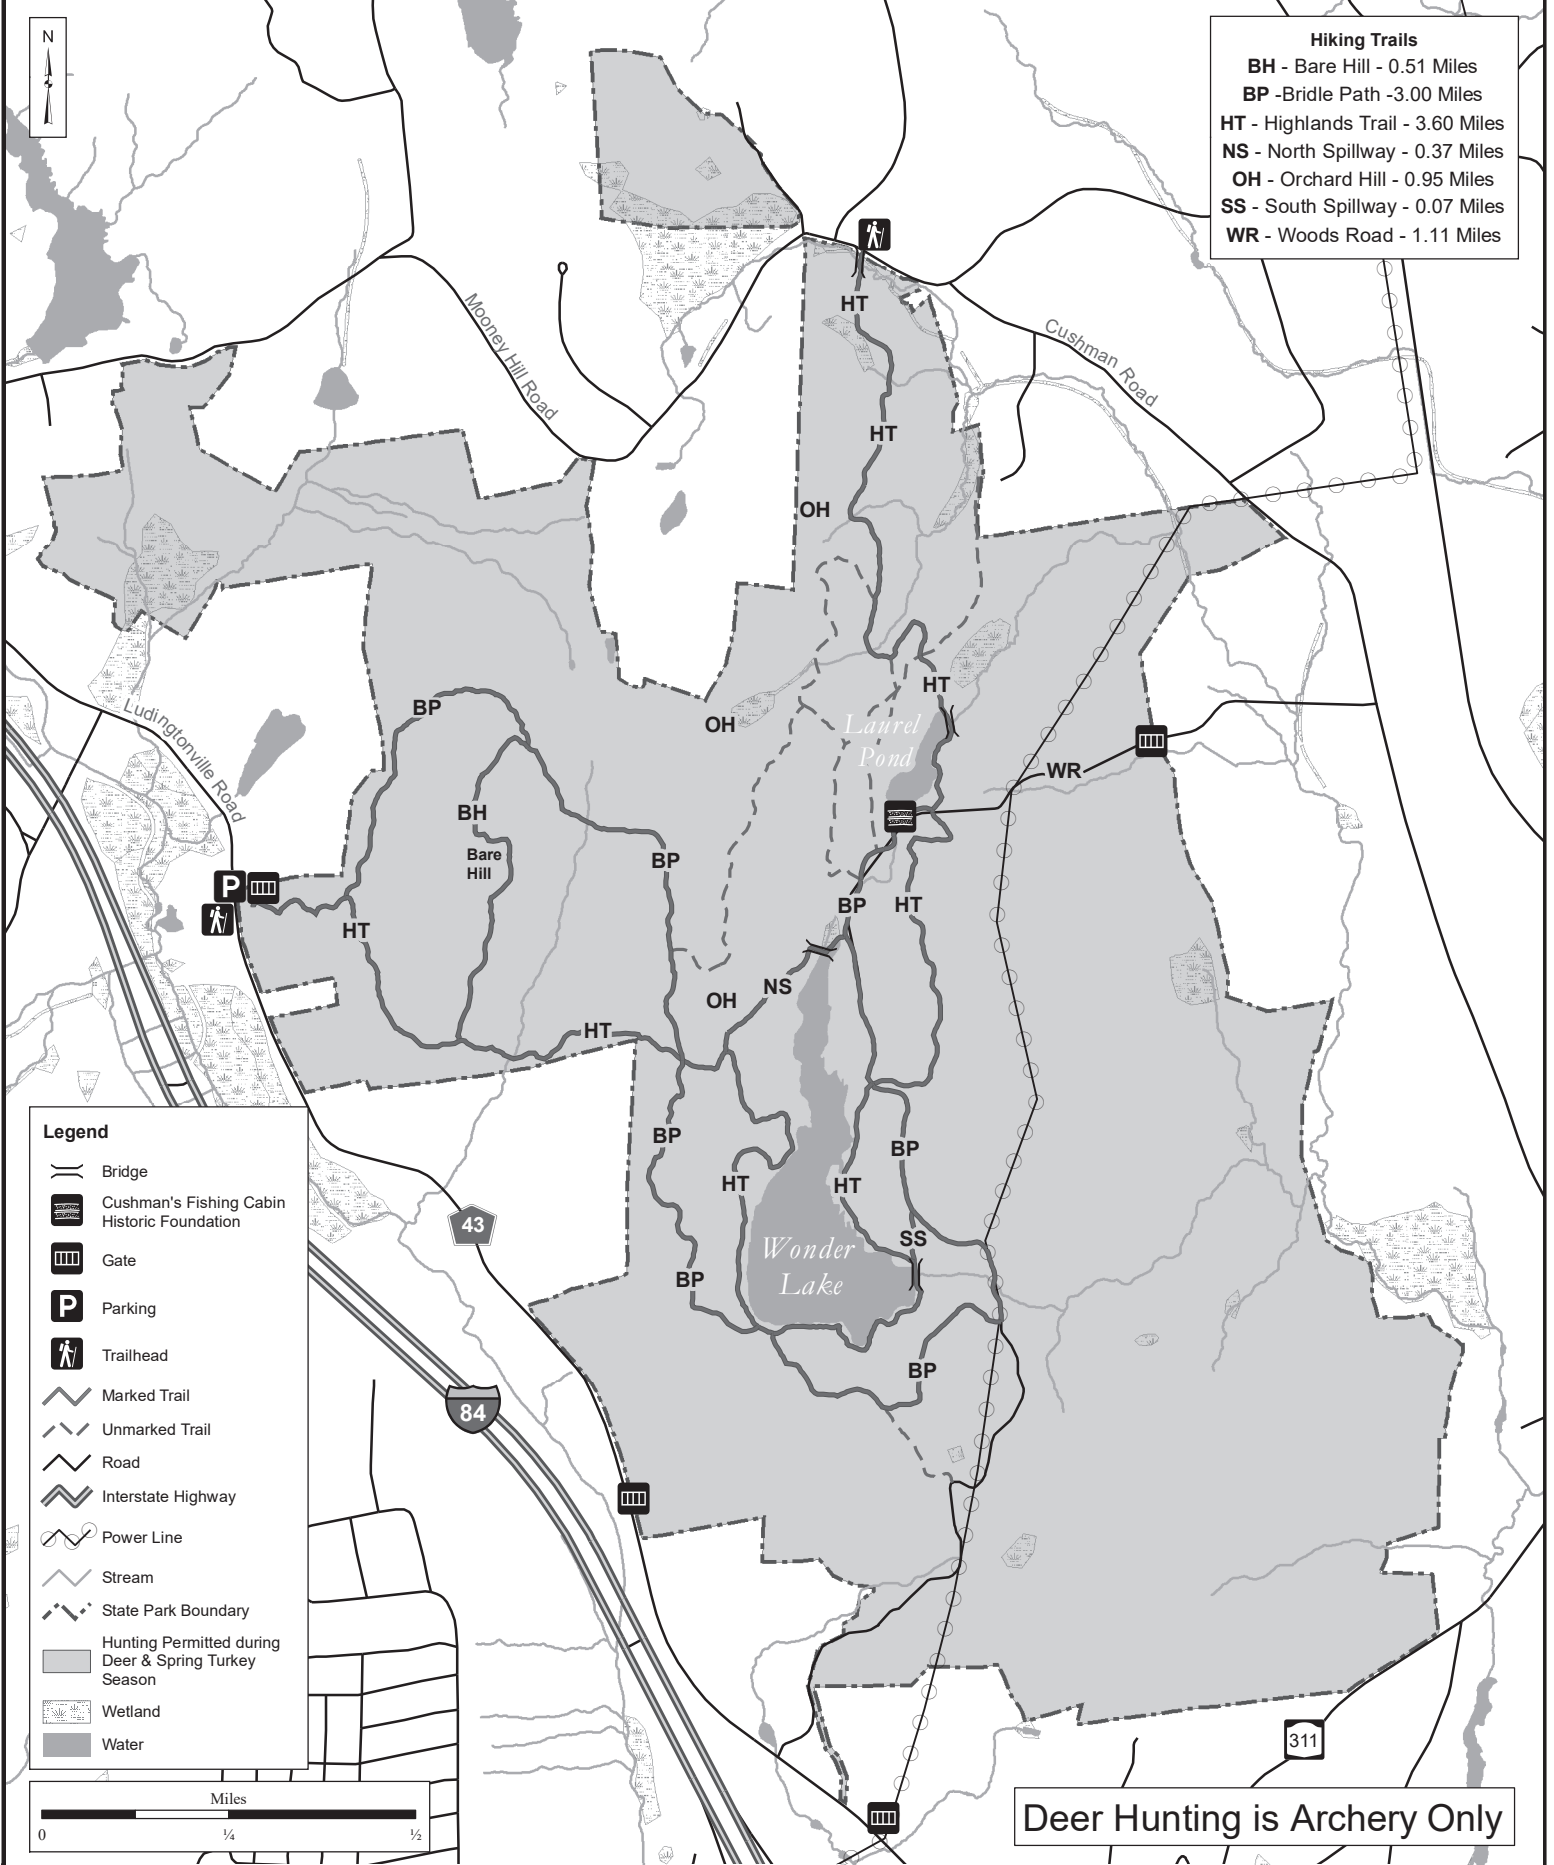

Map produced by NYSOPRHP GIS Bureau, September 16, 2022.

Hiking Trails

- BH - Bare Hill - 0.51 Miles
- BP - Bridle Path - 3.00 Miles
- HT - Highlands Trail - 3.60 Miles
- NS - North Spillway - 0.37 Miles
- OH - Orchard Hill - 0.95 Miles
- SS - South Spillway - 0.07 Miles
- WR - Woods Road - 1.11 Miles

Legend

- Bridge
- Cushman's Fishing Cabin Historic Foundation
- Gate
- Parking
- Trailhead
- Marked Trail
- Unmarked Trail
- Road
- Interstate Highway
- Power Line
- Stream
- State Park Boundary
- Hunting Permitted during Deer & Spring Turkey Season
- Wetland
- Water

Deer Hunting is Archery Only