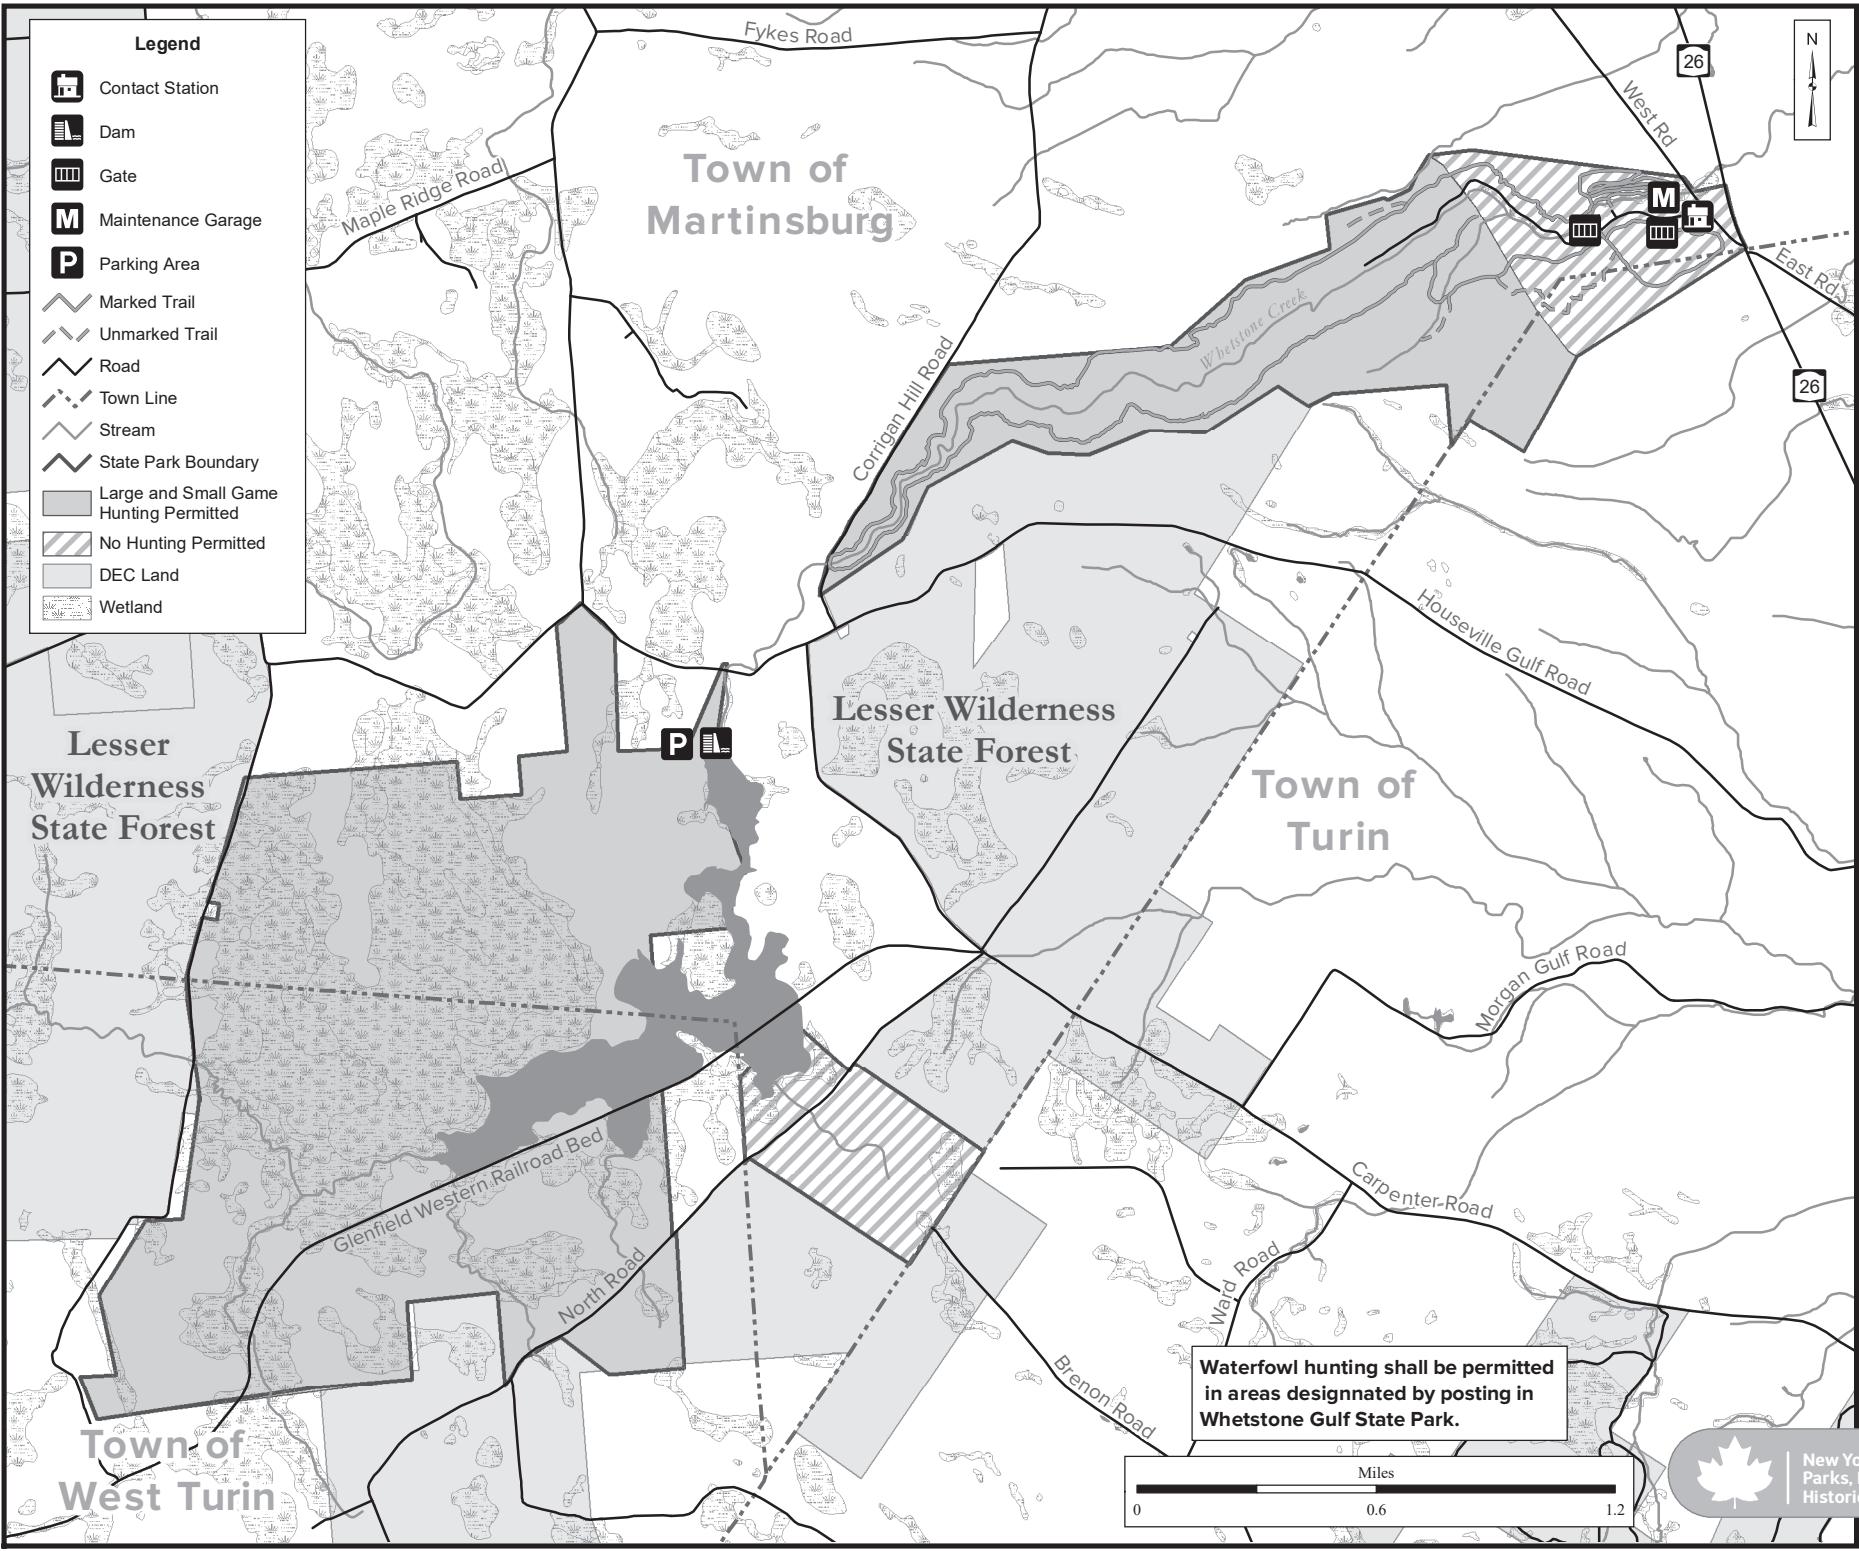

**Legend**

-  Contact Station
-  Dam
-  Gate
-  Maintenance Garage
-  Parking Area
-  Marked Trail
-  Unmarked Trail
-  Road
-  Town Line
-  Stream
-  State Park Boundary
-  Large and Small Game Hunting Permitted
-  No Hunting Permitted
-  DEC Land
-  Wetland

**Waterfowl hunting shall be permitted in areas designated by posting in Whetstone Gulf State Park.**