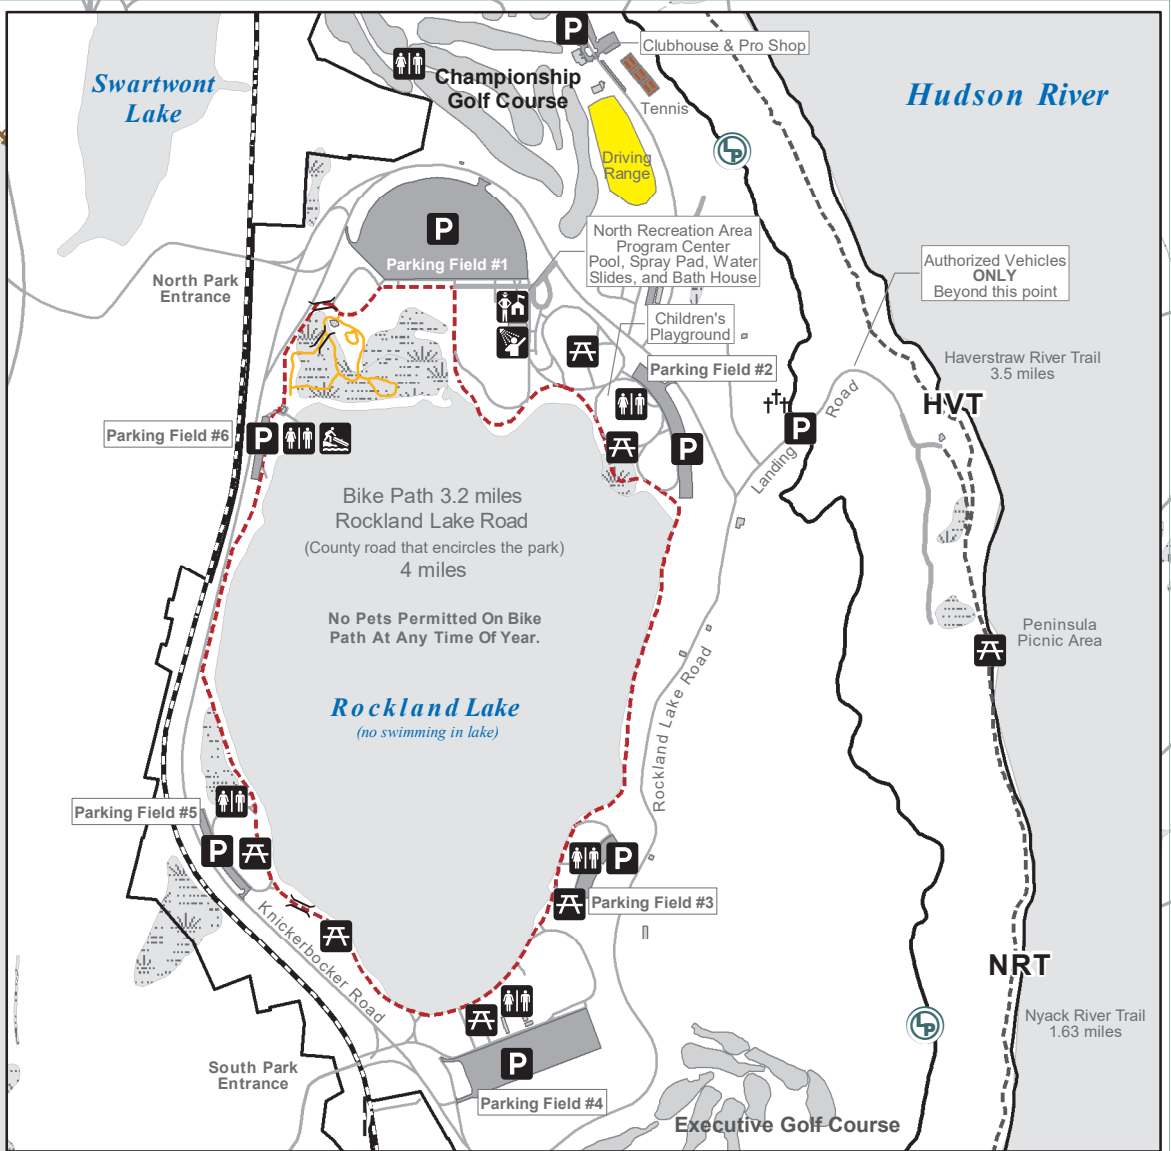

Legend

-  Bath House
-  Boat Dock
-  Bridge
-  Cemetery
-  Comfort Station
-  Meeting Room
-  Nature Center
-  Park Office
-  Parking Lot
-  Picnic Area
-  Bike Path
-  Long Path (LP)
-  Haverstraw River Trail (HVT)
-  Nyack River Trail (NRT)
-  Water
-  Wetlands

Rockland Lake State Park