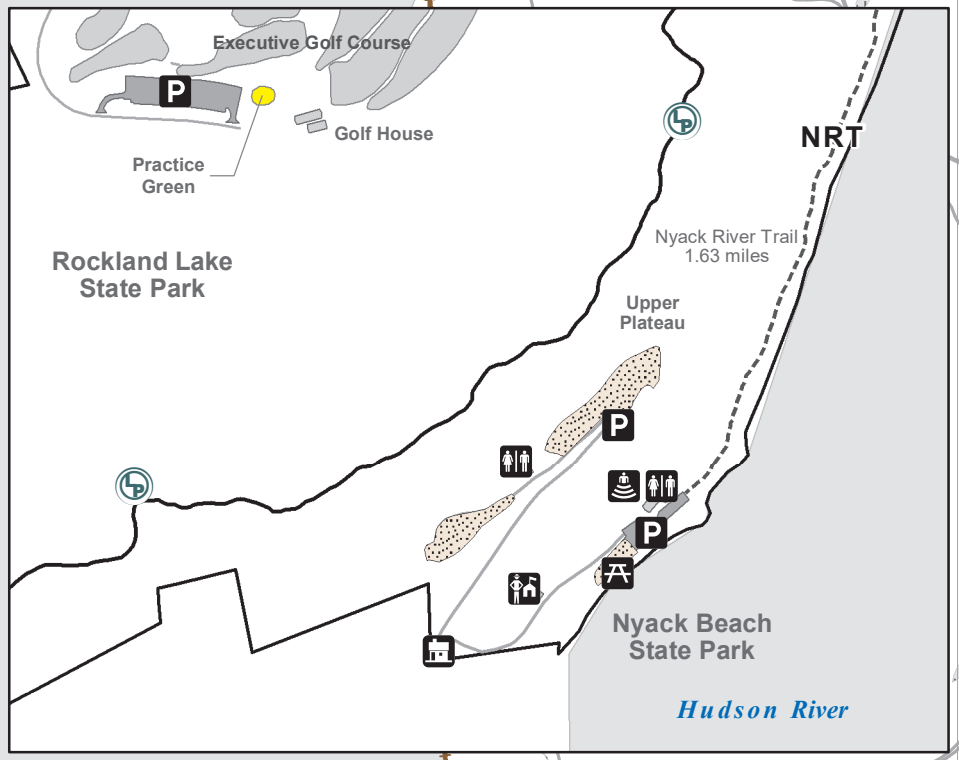

Legend

-  Bath House
-  Boat Dock
-  Bridge
-  Cemetery
-  Comfort Station
-  Meeting Room
-  Nature Center
-  Park Office
-  Parking Lot
-  Picnic Area
-  Bike Path
-  Long Path (LP)
-  Haverstraw River Trail (HVT)
-  Nyack River Trail (NRT)
-  Water
-  Wetlands

Rockland Lake State Park