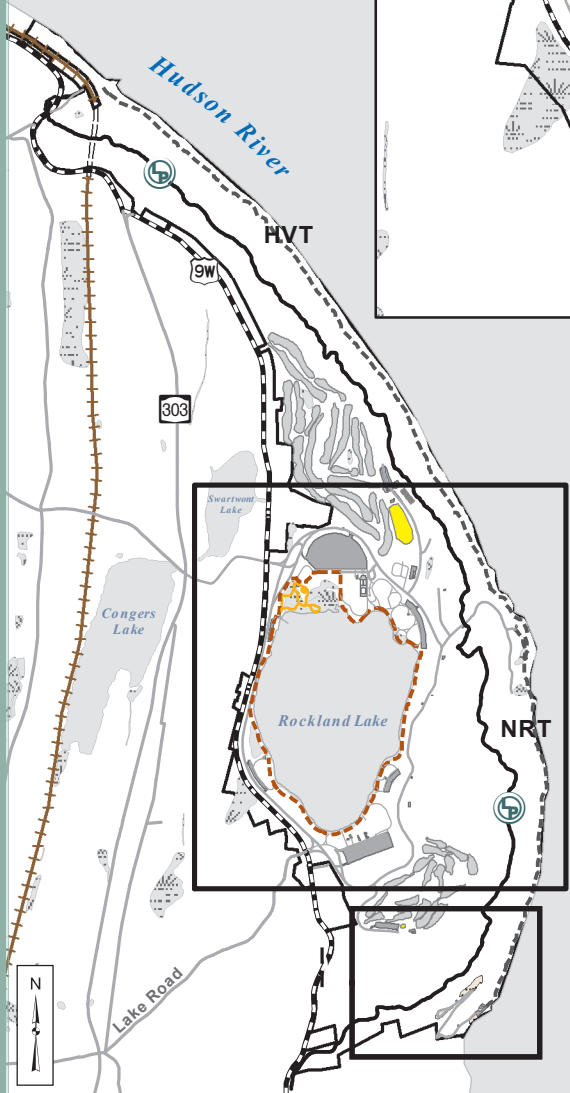

Legend

-  Bath House
-  Boat Dock
-  Bridge
-  Cemetery
-  Comfort Station
-  Meeting Room
-  Nature Center
-  Park Office
-  Parking Lot
-  Picnic Area
-  Bike Path
-  Long Path (LP)
-  Haverstraw River Trail (HVT)
-  Nyack River Trail (NRT)
-  Water
-  Wetlands

Rockland Lake State Park