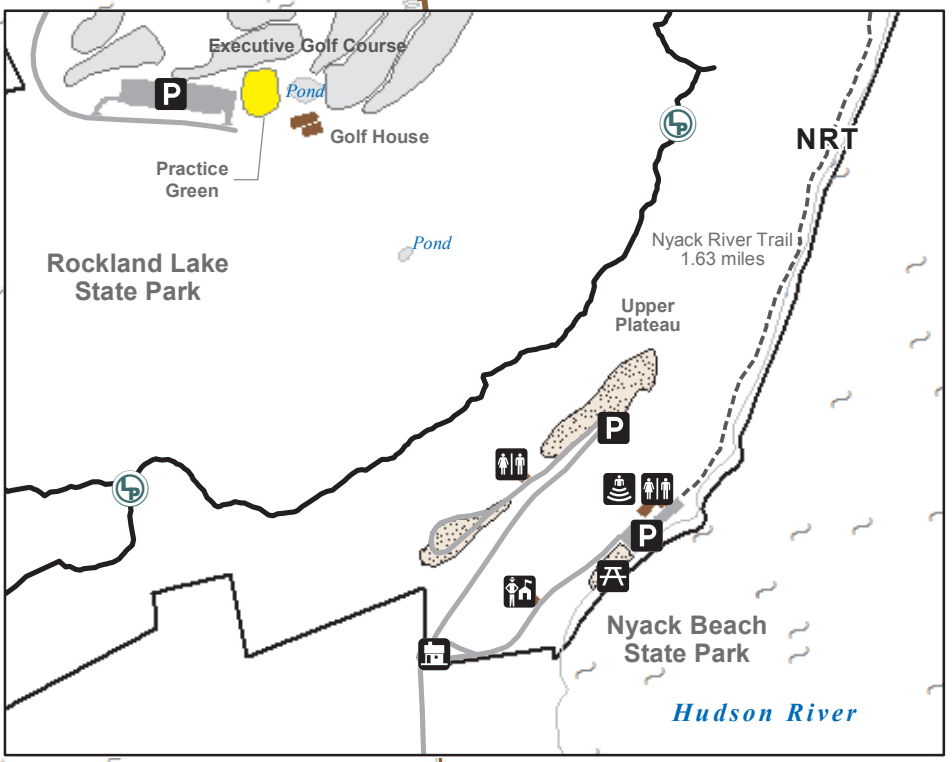

Legend

-  Bath House
-  Boat Dock
-  Bridge
-  Cemetery
-  Comfort Station
-  Meeting Room
-  Nature Center
-  Park Office
-  Park Police
-  Parking Lot
-  Picnic Area
-  Jogging and Bike Trail
-  Long Path
-  Haverstraw River Trail (HVT)
-  Nyack River Trail (NRT)
-  Wetland
-  Water

Rockland Lake State Park