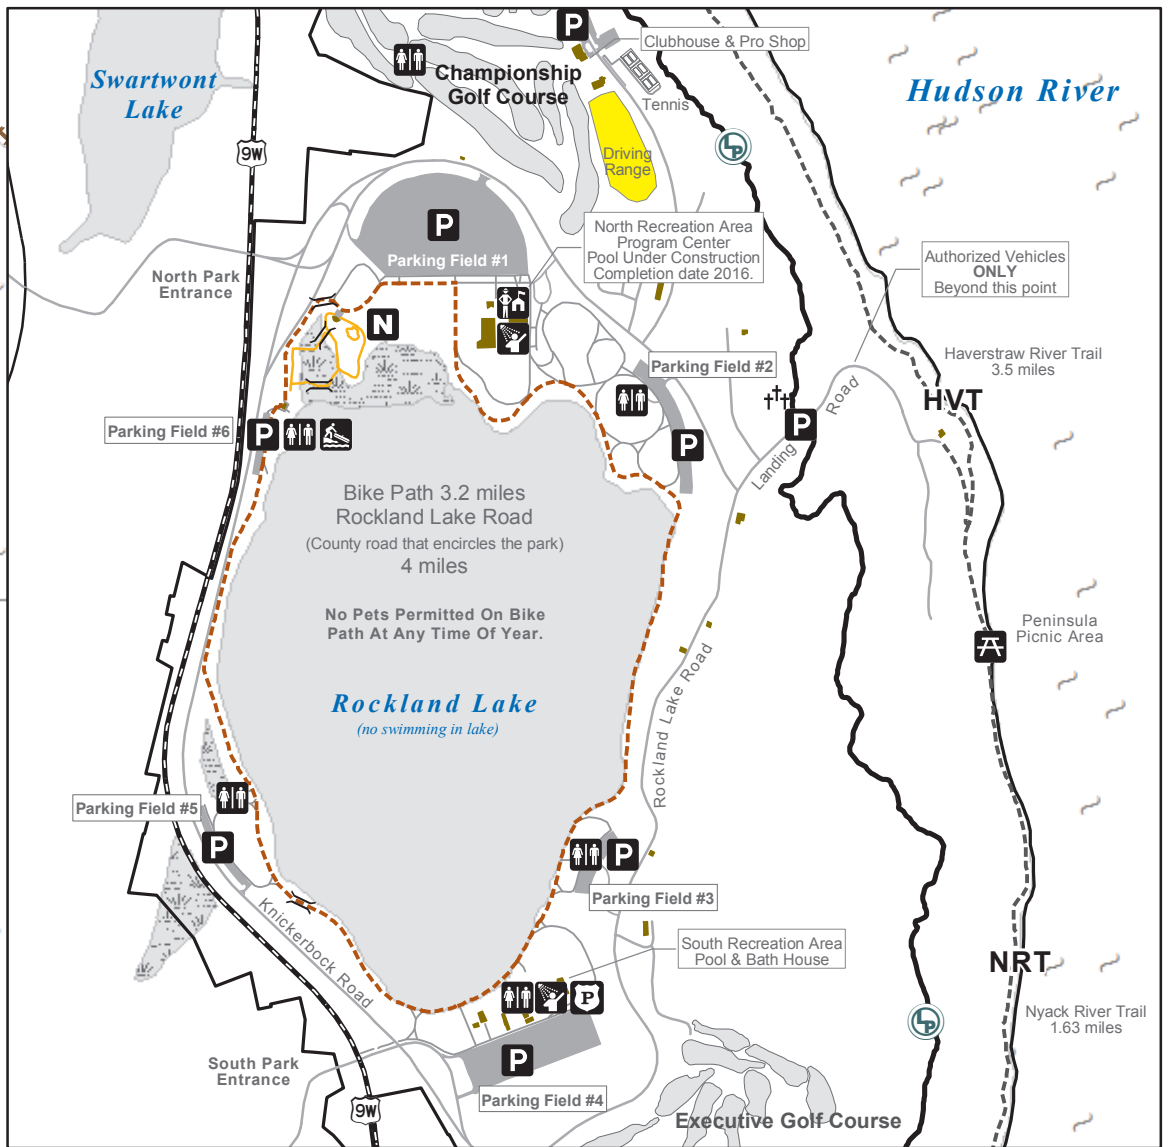

Legend

-  Bath House
-  Boat Dock
-  Bridge
-  Cemetery
-  Comfort Station
-  Meeting Room
-  Nature Center
-  Park Office
-  Park Police
-  Parking Lot
-  Picnic Area
-  Jogging and Bike Trail
-  Long Path
-  Haverstraw River Trail (HVT)
-  Nyack River Trail (NRT)
-  Wetland
-  Water

Rockland Lake State Park