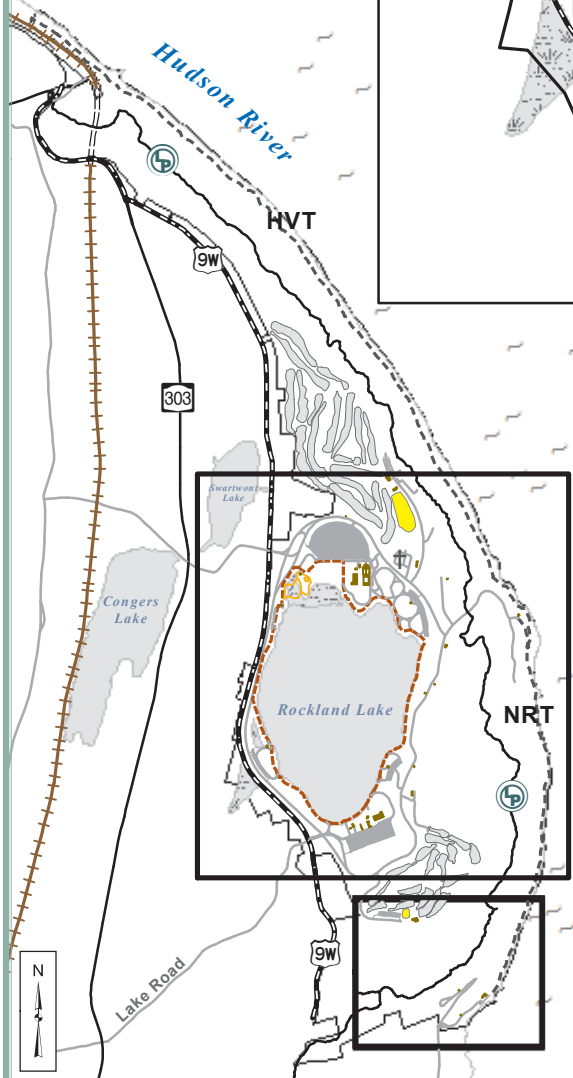

Legend

-  Bath House
-  Boat Dock
-  Bridge
-  Cemetery
-  Comfort Station
-  Meeting Room
-  Nature Center
-  Park Office
-  Park Police
-  Parking Lot
-  Picnic Area
-  Jogging and Bike Trail
-  Long Path
-  Haverstraw River Trail (HVT)
-  Nyack River Trail (NRT)
-  Wetland
-  Water

Rockland Lake State Park