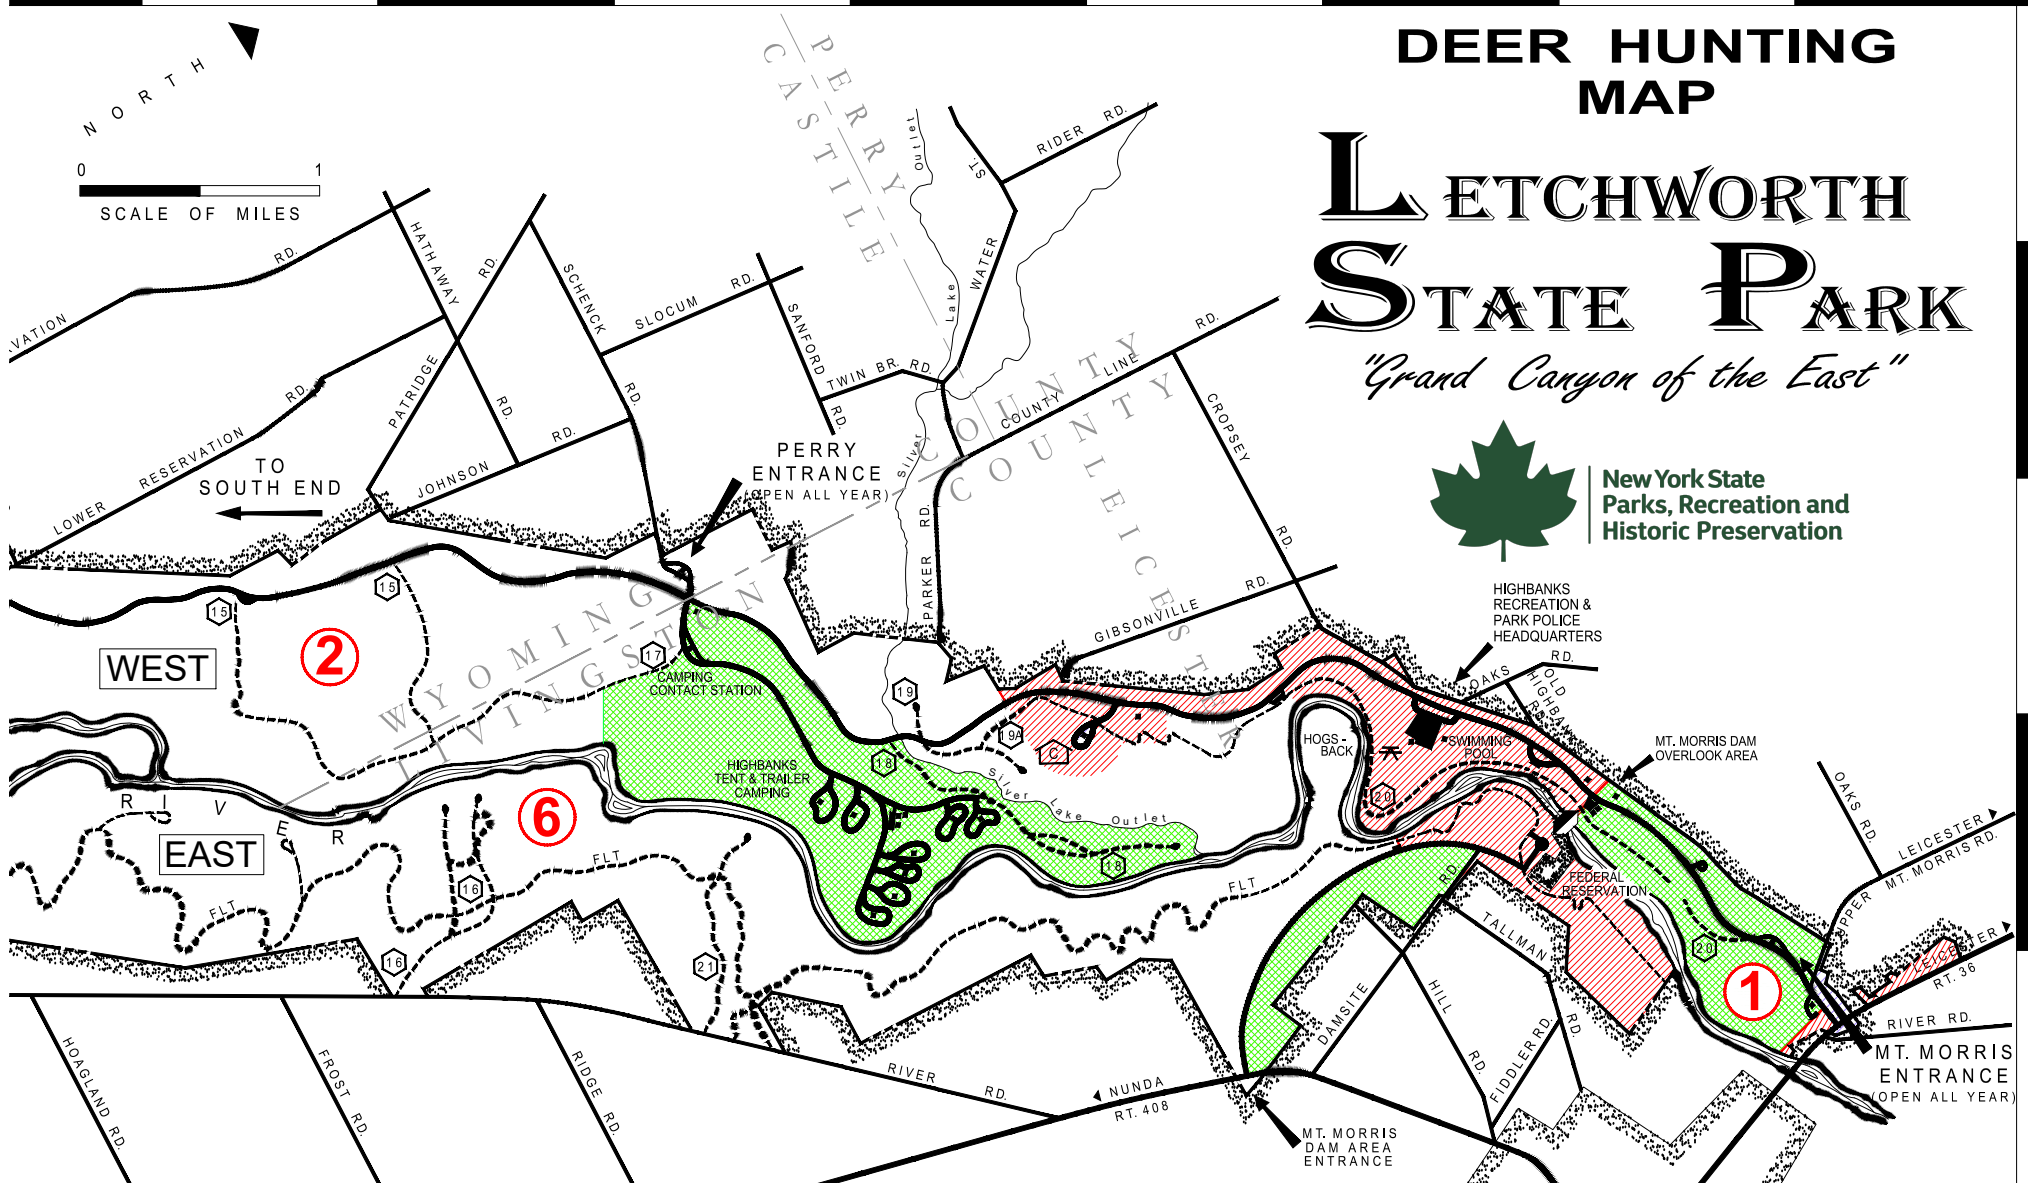

* PLEASE RESPECT THE RIGHTS OF ALL ADJACENT LAND OWNERS

*** SPECIAL SOUTHERN ARCHERY ZONE ***
NO SHOTGUN / MUZZLELOADING / CROSSBOW
- PERMIT REQUIRED -

*** SAFETY ZONE ***
NO SHOTGUN / MUZZLELOADING / CROSSBOW
OR ARCHERY HUNTING PERMITTED

DEER HUNTING MAP

LETCHWORTH STATE PARK

"Grand Canyon of the East"

New York State
Parks, Recreation and
Historic Preservation

* PLEASE RESPECT THE RIGHTS OF ALL ADJACENT LAND OWNERS

*** SAFETY ZONE ***
NO SHOTGUN / MUZZLELOADING / CROSSBOW
ARCHERY HUNTING IS PERMITTED

*** SAFETY ZONE ***
NO SHOTGUN / MUZZLELOADING / CROSSBOW
OR ARCHERY HUNTING PERMITTED

- CABIN AREAS 
- PICNIC AREA WITH RESTROOMS 
- OVERLOOK OR PARKING 
- PAVED ROAD 
- PARK BOUNDARY 
- GRAVEL ROAD 
- TRAIL 
- EQUESTRIAN TRAIL 

NEW YORK STATE
OFFICE OF PARKS, RECREATION & HISTORIC PRESERVATION
GENESEE STATE PARK REGION
1 LETCHWORTH STATE PARK, CASTILE, N.Y. 14427
PHONE: (585)493-3600
PARK POLICE: (585)658-4692