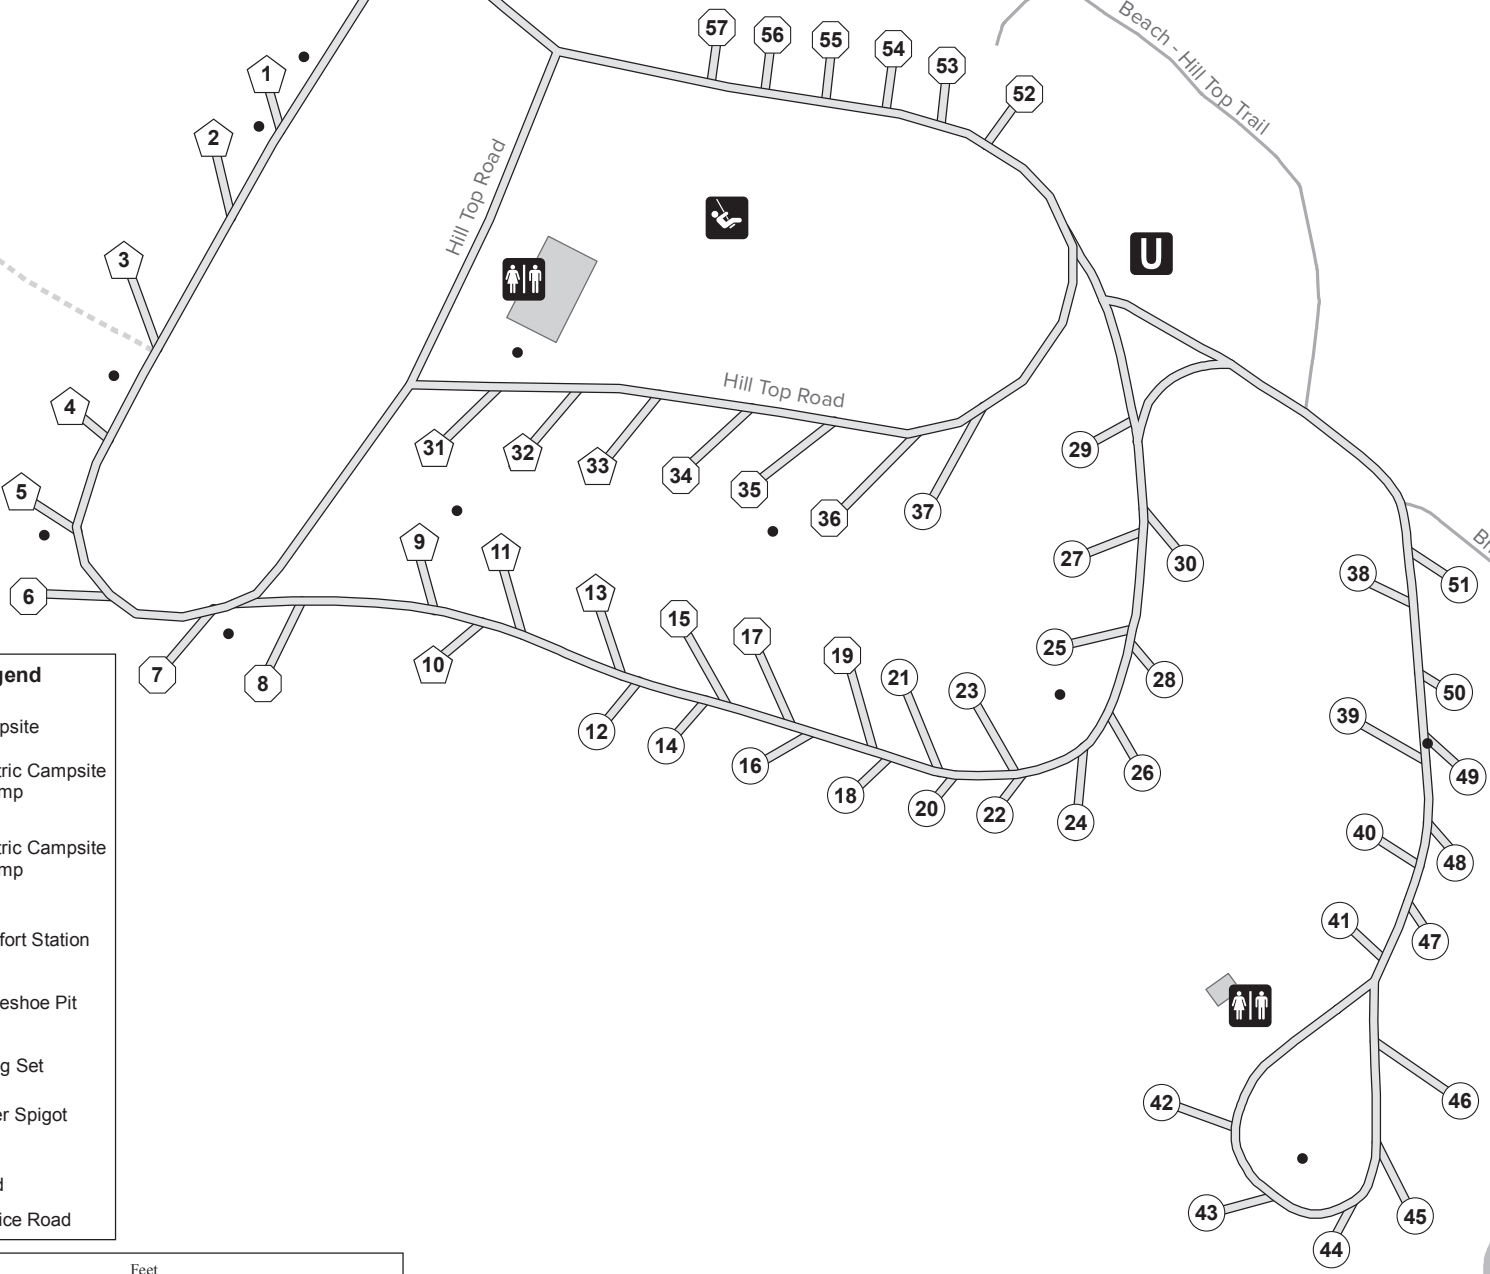

Beach - Hill Top Trail

Beach - Hill Top Trail

Briggs - Hill Top Trail

Hill Top Road

Hill Top Road

Legend

-  Campsite
-  Electric Campsite 30 Amp
-  Electric Campsite 50 Amp
-  Comfort Station
-  Horseshoe Pit
-  Swing Set
-  Water Spigot
-  Trail
-  Road
-  Service Road

Hilltop Camping Area

Gilbert Lake State Park

Map produced by NYSOPRHP GIS Bureau, April 20, 2020.