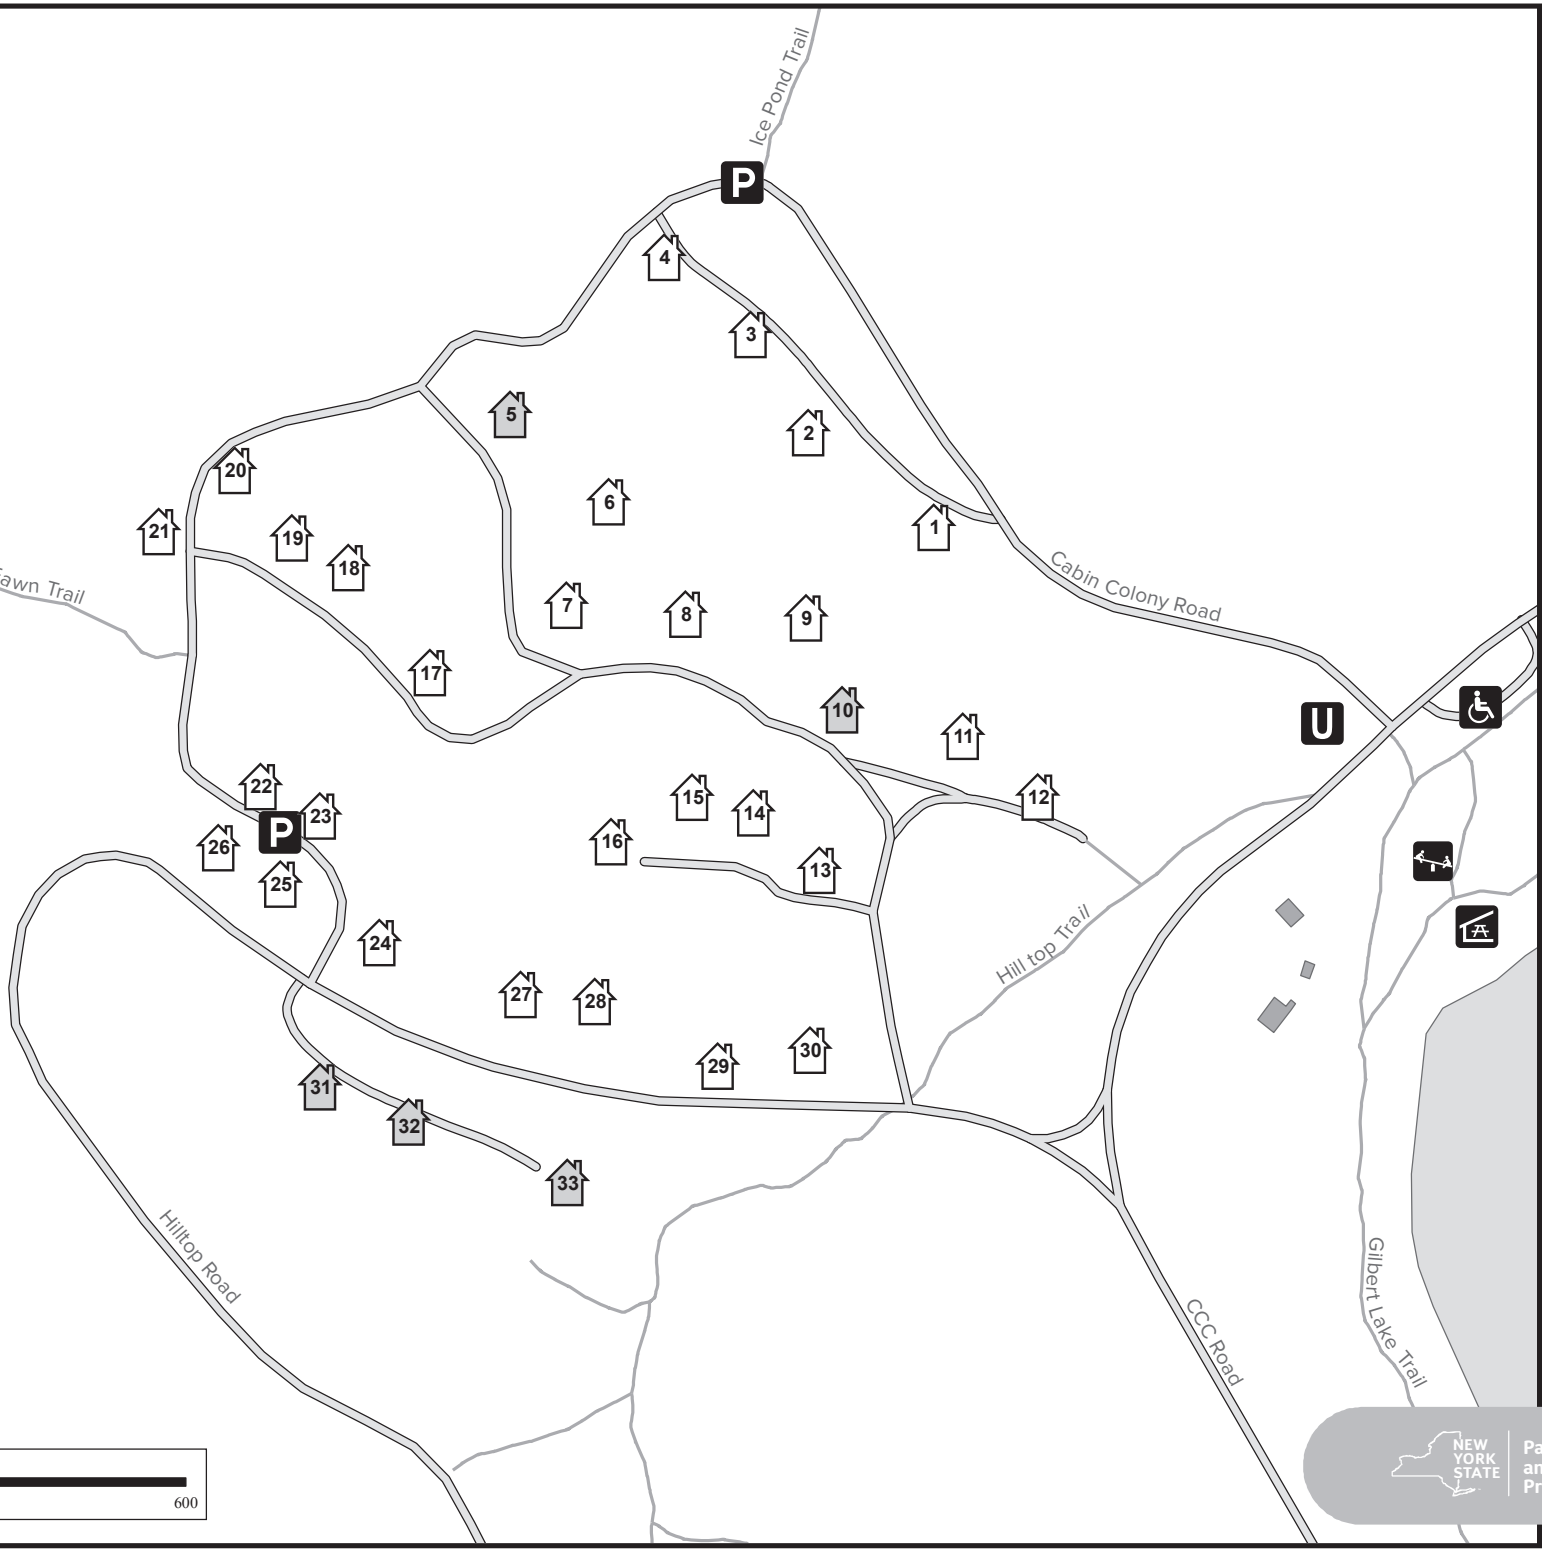

Legend

-  Cabin
-  ADA Accessible Cabin
-  ADA Parking Area
-  Horseshoe Pit
-  Parking Area
-  Picnic Pavilion
-  Playground
-  Trail
-  Road
-  Water

Cabin Area

Gilbert Lake State Park

Map produced by NYSOPRHP GIS Bureau, April 20, 2020.