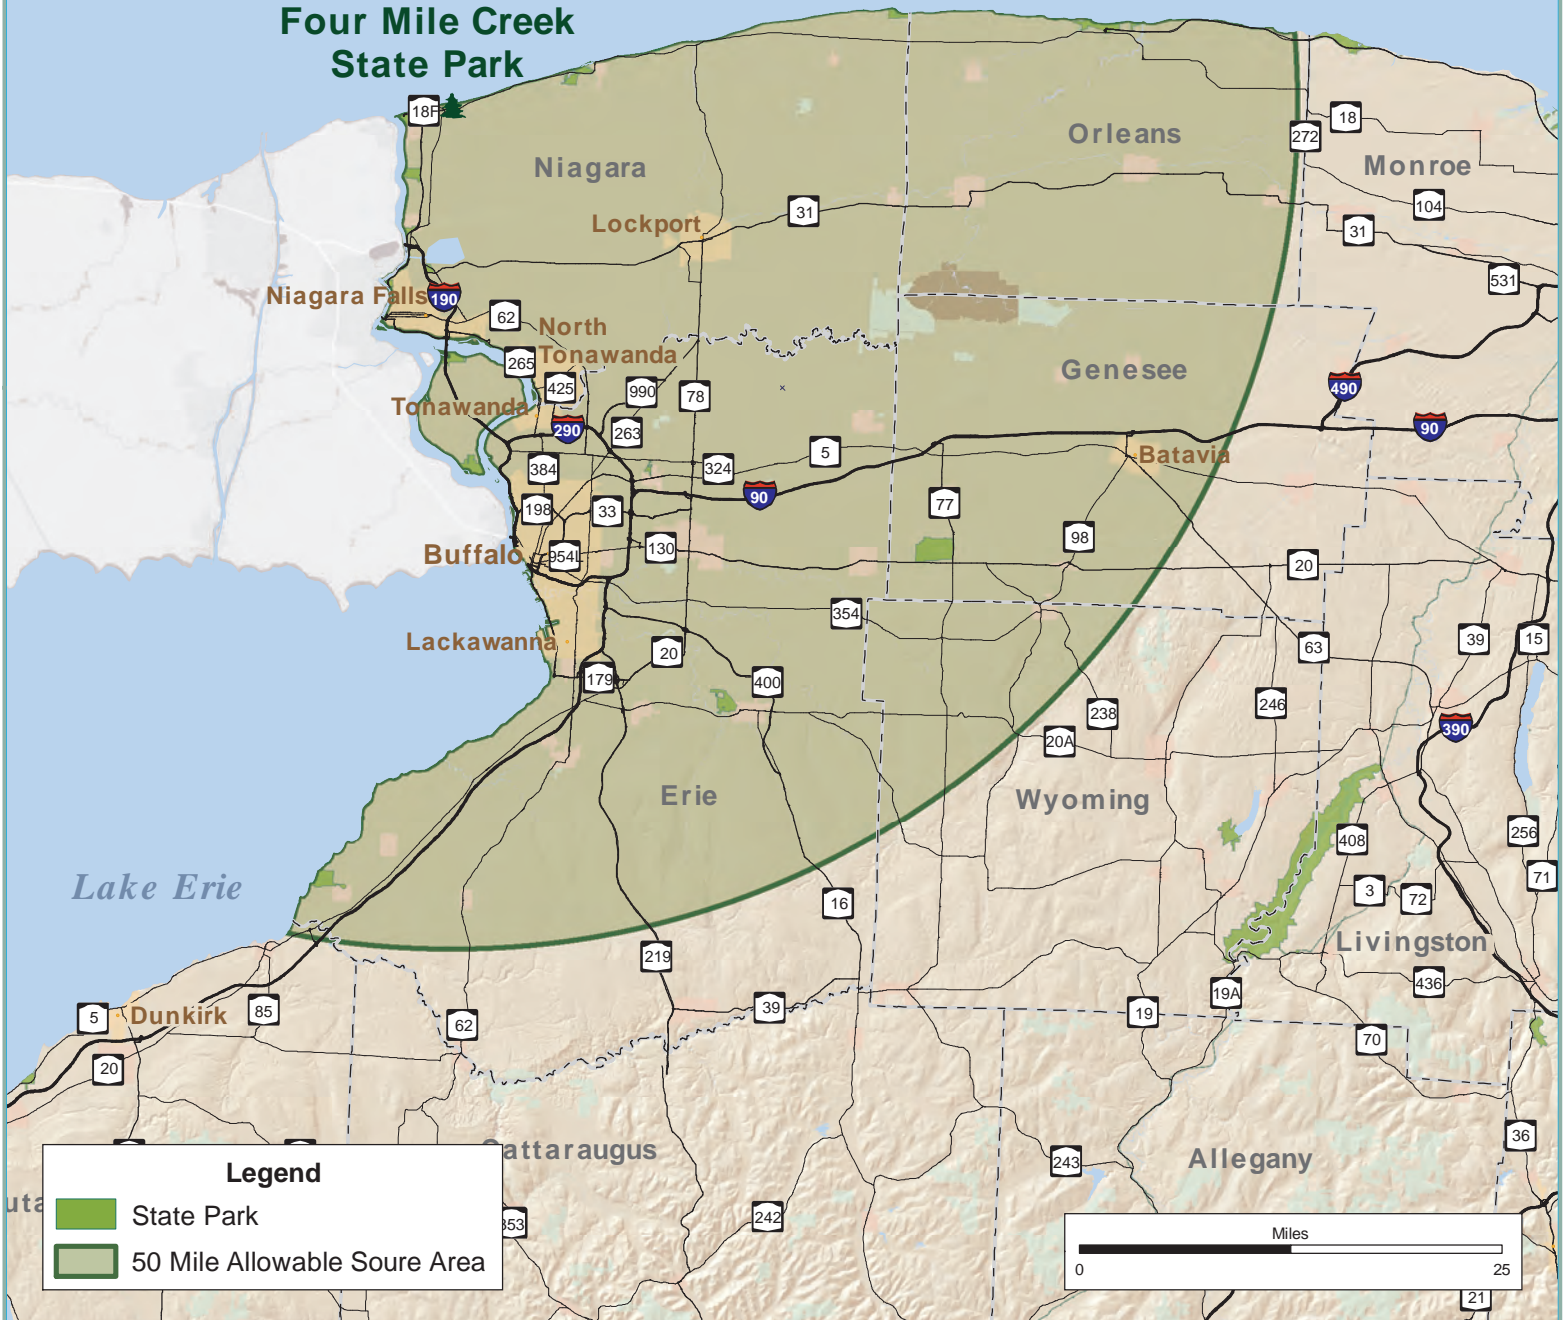

Lake Ontario

New York State Firewood Regulations

- It is **illegal** to transport untreated firewood more than 50 miles from its source or origin
- It is **illegal** to bring untreated firewood into New York State
- You **must** carry proof of source or origin when transporting untreated firewood within 50 miles of its source or origin

For more information visit www.dec.ny.gov and search "firewood", or call toll free 1-800-640-0652

Four Mile Creek State Park

Legend

- State Park
- 50 Mile Allowable Source Area

Untreated Firewood Source Area

Four Mile Creek State Park

Parks, Recreation
and Historic
Preservation