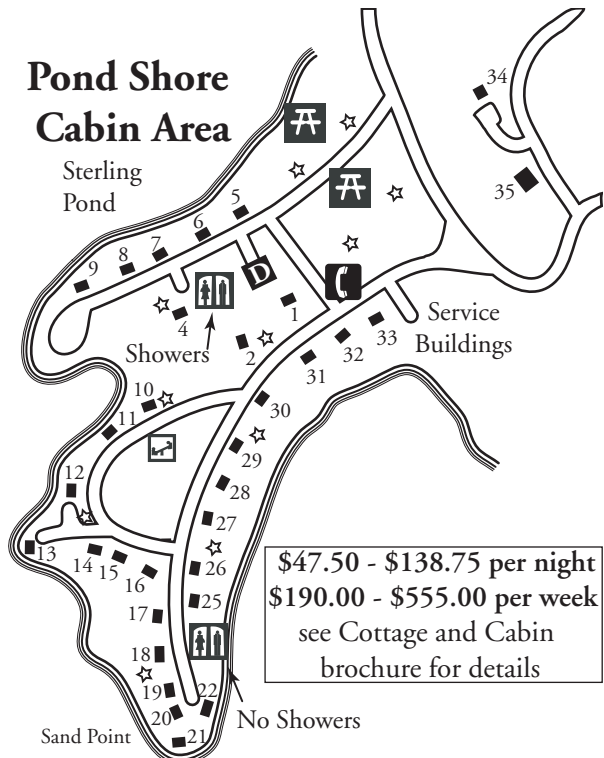

### Key

- ▲ tent
- RV up to 30'
- RV up to 25'
- RV up to 20'
- ☆ water spigot
- ♿ restroom
- Ⓟ parking
- Ⓜ picnic area
- ☎ pay phone
- Ⓜ play area
- ♻ trailer dumping station
- ♻ dumpster
- ♻ recycling

### Cottages

- 42 Bay View
- 41 Young
- 40 Taft

Peak and non-peak rates available. For more information on rental cottages, refer to the **Cabin and Cottage** brochure available at the park office.

### Pond Shore Cabin Area

### Drumlin Camping Area

\*all restrooms include showers