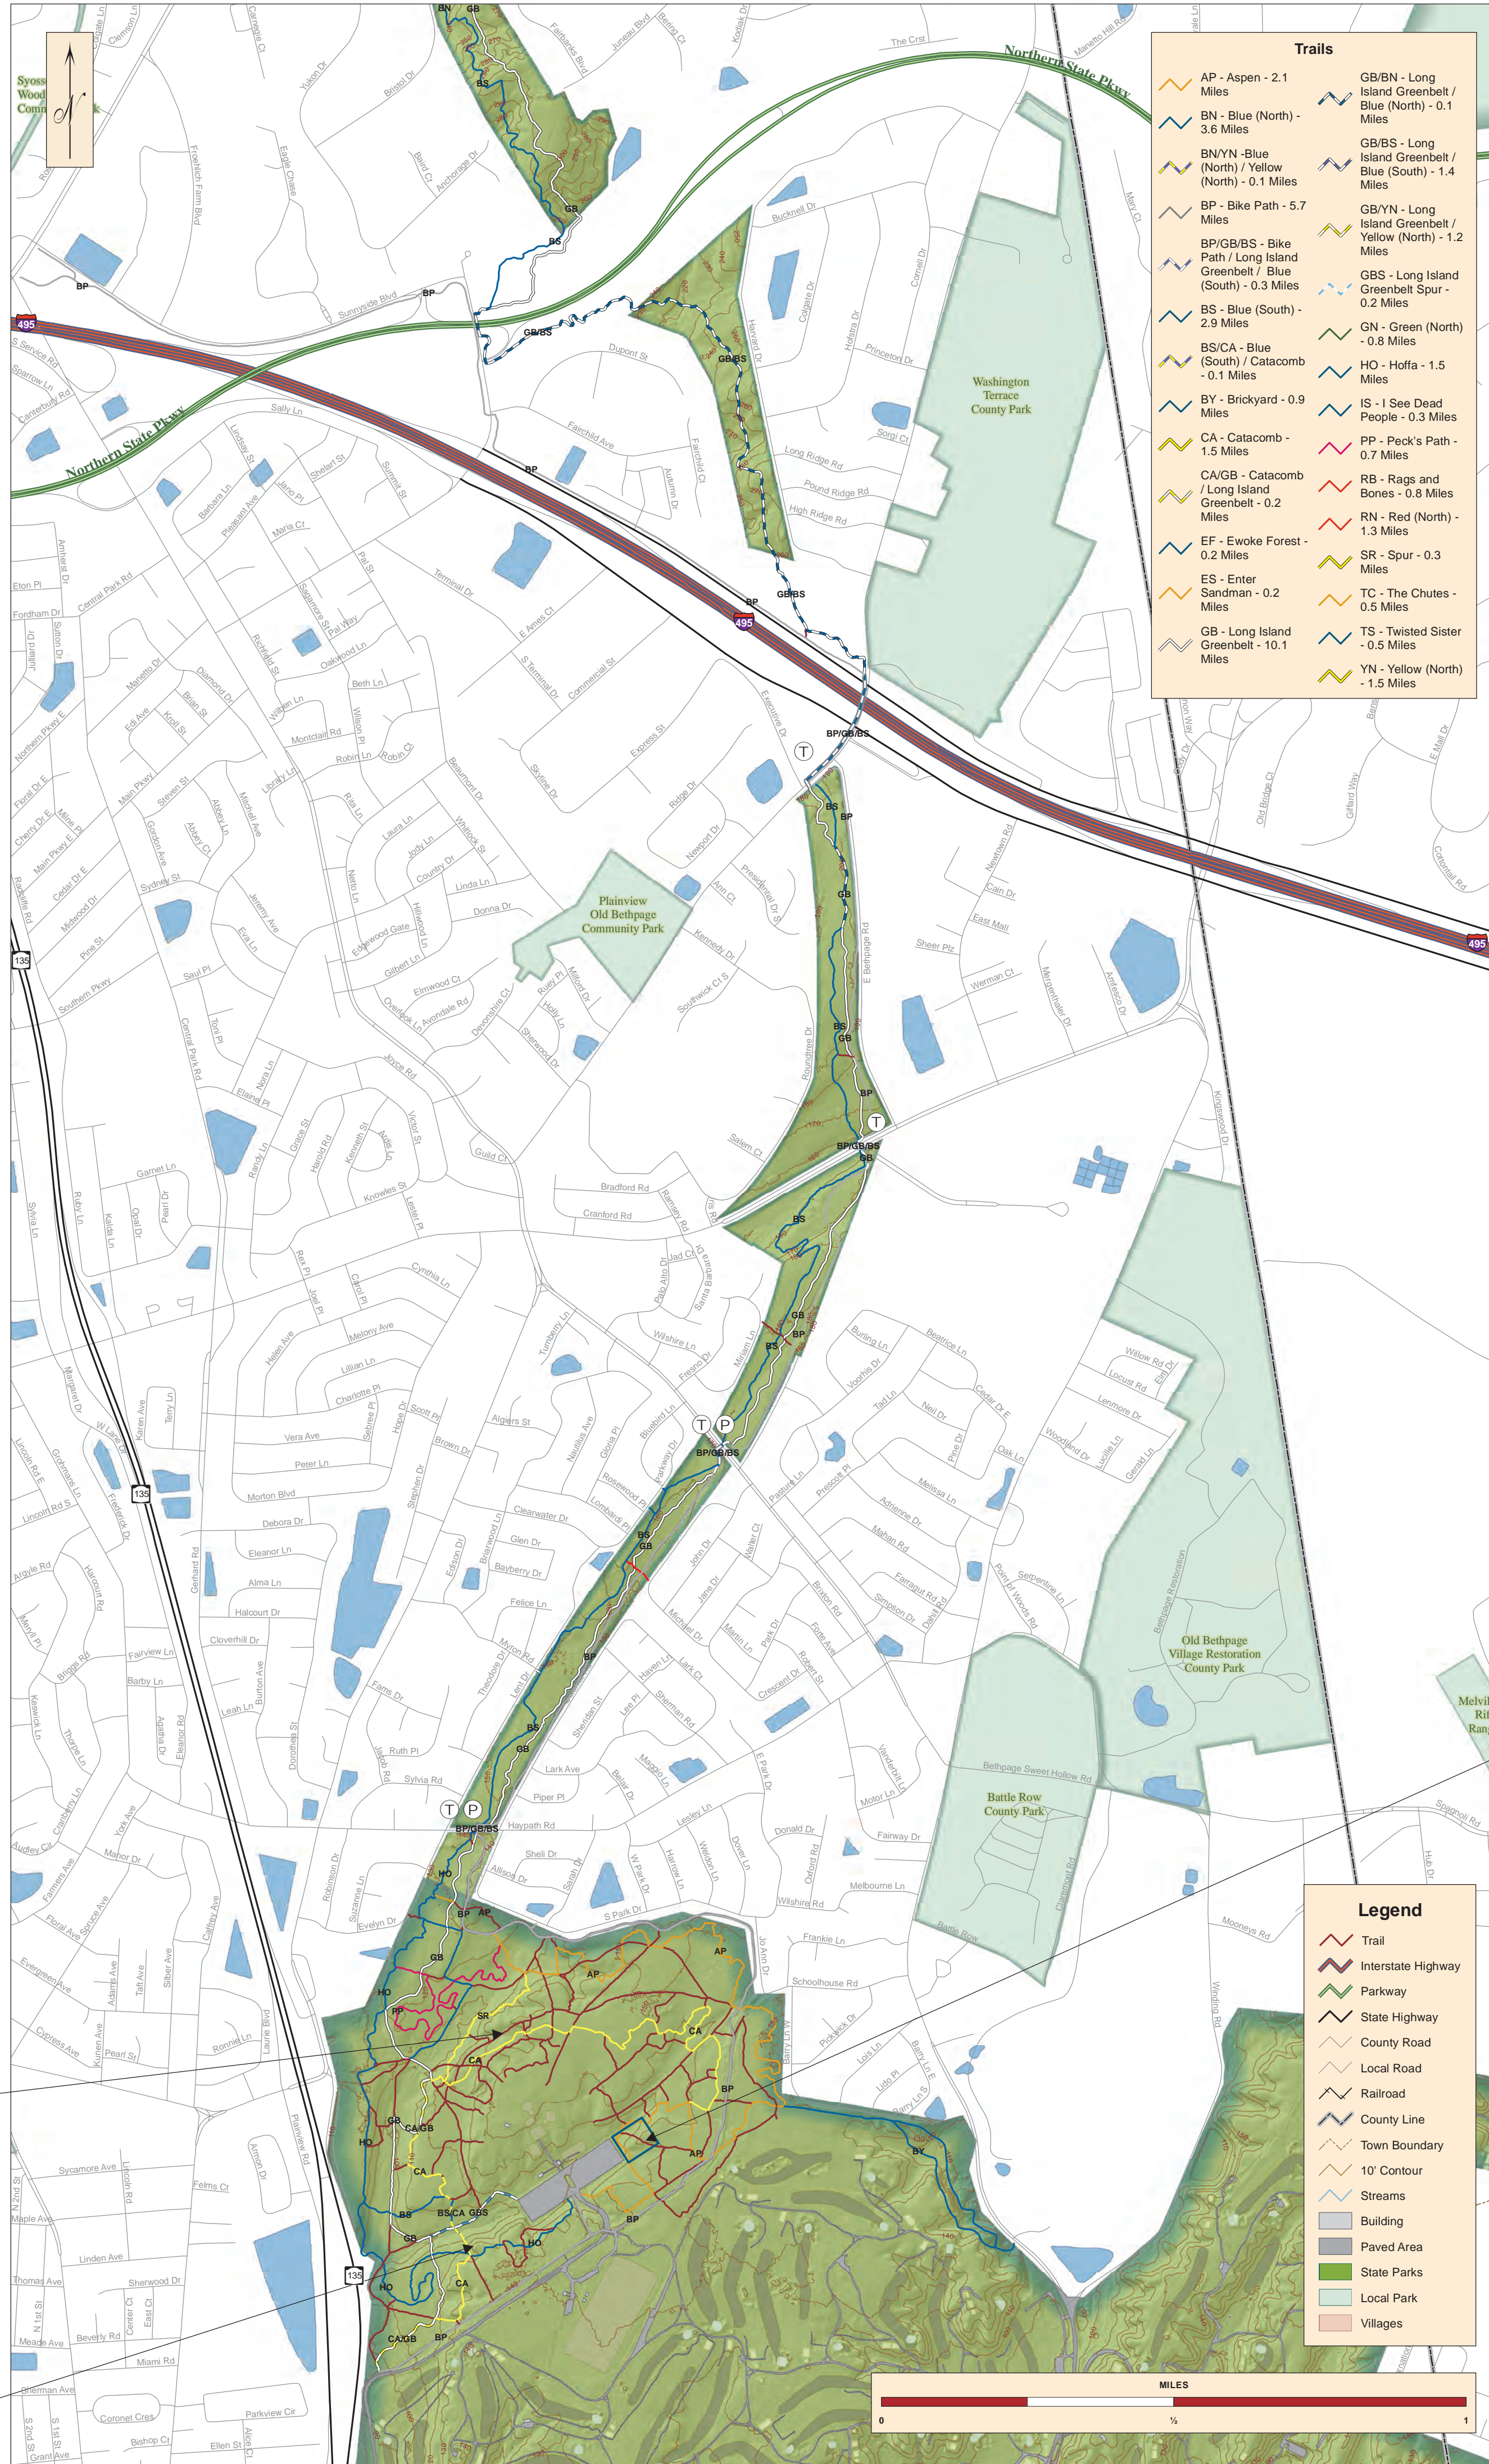

Trails Plan - South Bethpage State Park Trail View State Park