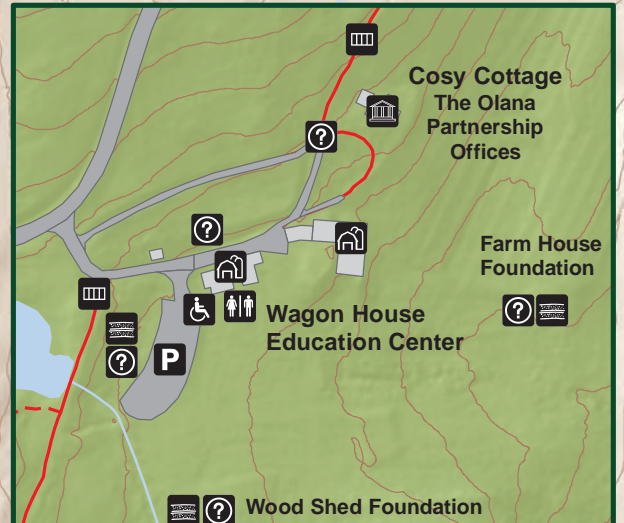

Carriage Roads

Name (ID)	Length
Bethune Road (BE)	0.4 miles
Crown Hill Road (CH)	0.4 miles
Farm Road (FR)	0.5 miles
Lake Road (LR)	0.4 miles
New Approach Road (NA)	0.5 miles
North Road/ Hudson River Skywalk (NR)	0.8 miles
Ridge Road (RR)	0.6 miles
South Road (SR)	0.8 miles
Other Roads	0.7 miles

Map produced by NYS OPRHP GIS Bureau, August 20, 2021.

Olana State Historic Site Entrance

Restricted Area - Site Staff Only

Private Property - Please Keep Out

Private Property - Please Keep Out

Cosy Cottage -
The Olana Partnership Offices