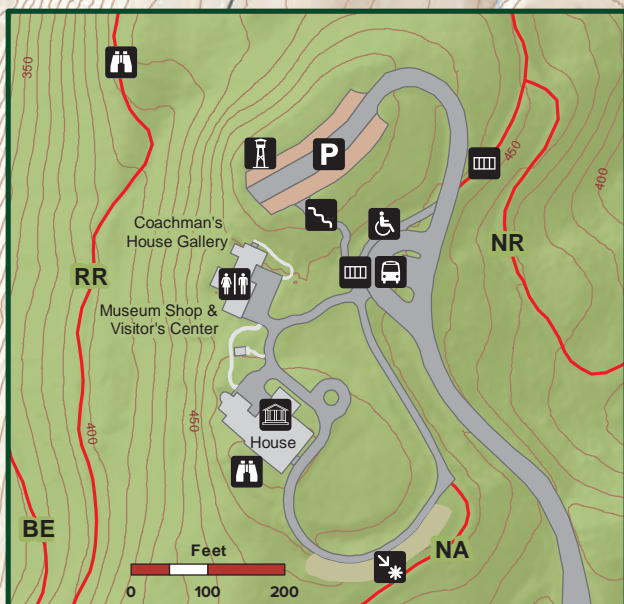

Legend

- | | | | | | |
|--|--------------------|--|-------------------|--|-----------------------------------|
| | Accessible Parking | | Historic Building | | Water Tank |
| | Barn | | Maintenance Area | | Carriage Road (Foot Traffic Only) |
| | Bus and RV Parking | | Parking | | Maintained Trail |
| | Comfort Station | | Picnic Area | | Paved Road |
| | Contact Station | | Quarry | | Unpaved Road |
| | Foundation | | Sign | | 10' Contour |
| | Gate | | Steps | | |

Carriage Roads

Name (ID)	Length
Bethune Road (BE)	0.4 miles
Crown Hill Road (CH)	0.4 miles
Farm Road (FR)	0.5 miles
Lake Road (LR)	0.4 miles
New Approach Road (NA)	0.5 miles
North Road/ Hudson River Skywalk (NR)	0.8 miles
Ridge Road (RR)	0.6 miles
South Road (SR)	0.8 miles
Other Roads	0.7 miles

Please be considerate of other park users.
 Please report any accident or incident immediately
 to park police.
 All boundaries and trails are shown as approximate.
 Be aware of changing carriage road conditions.
 We welcome dogs on leashes, under control,
 and cleaned up after.

Map produced by NYS OPRHP GIS Bureau, August 20, 2021.

Olana State Historic Site Entrance

Restricted Area - Site Staff Only

Private Property - Please Keep Out

Private Property - Please Keep Out

Cosy Cottage -
The Olana Partnership Offices