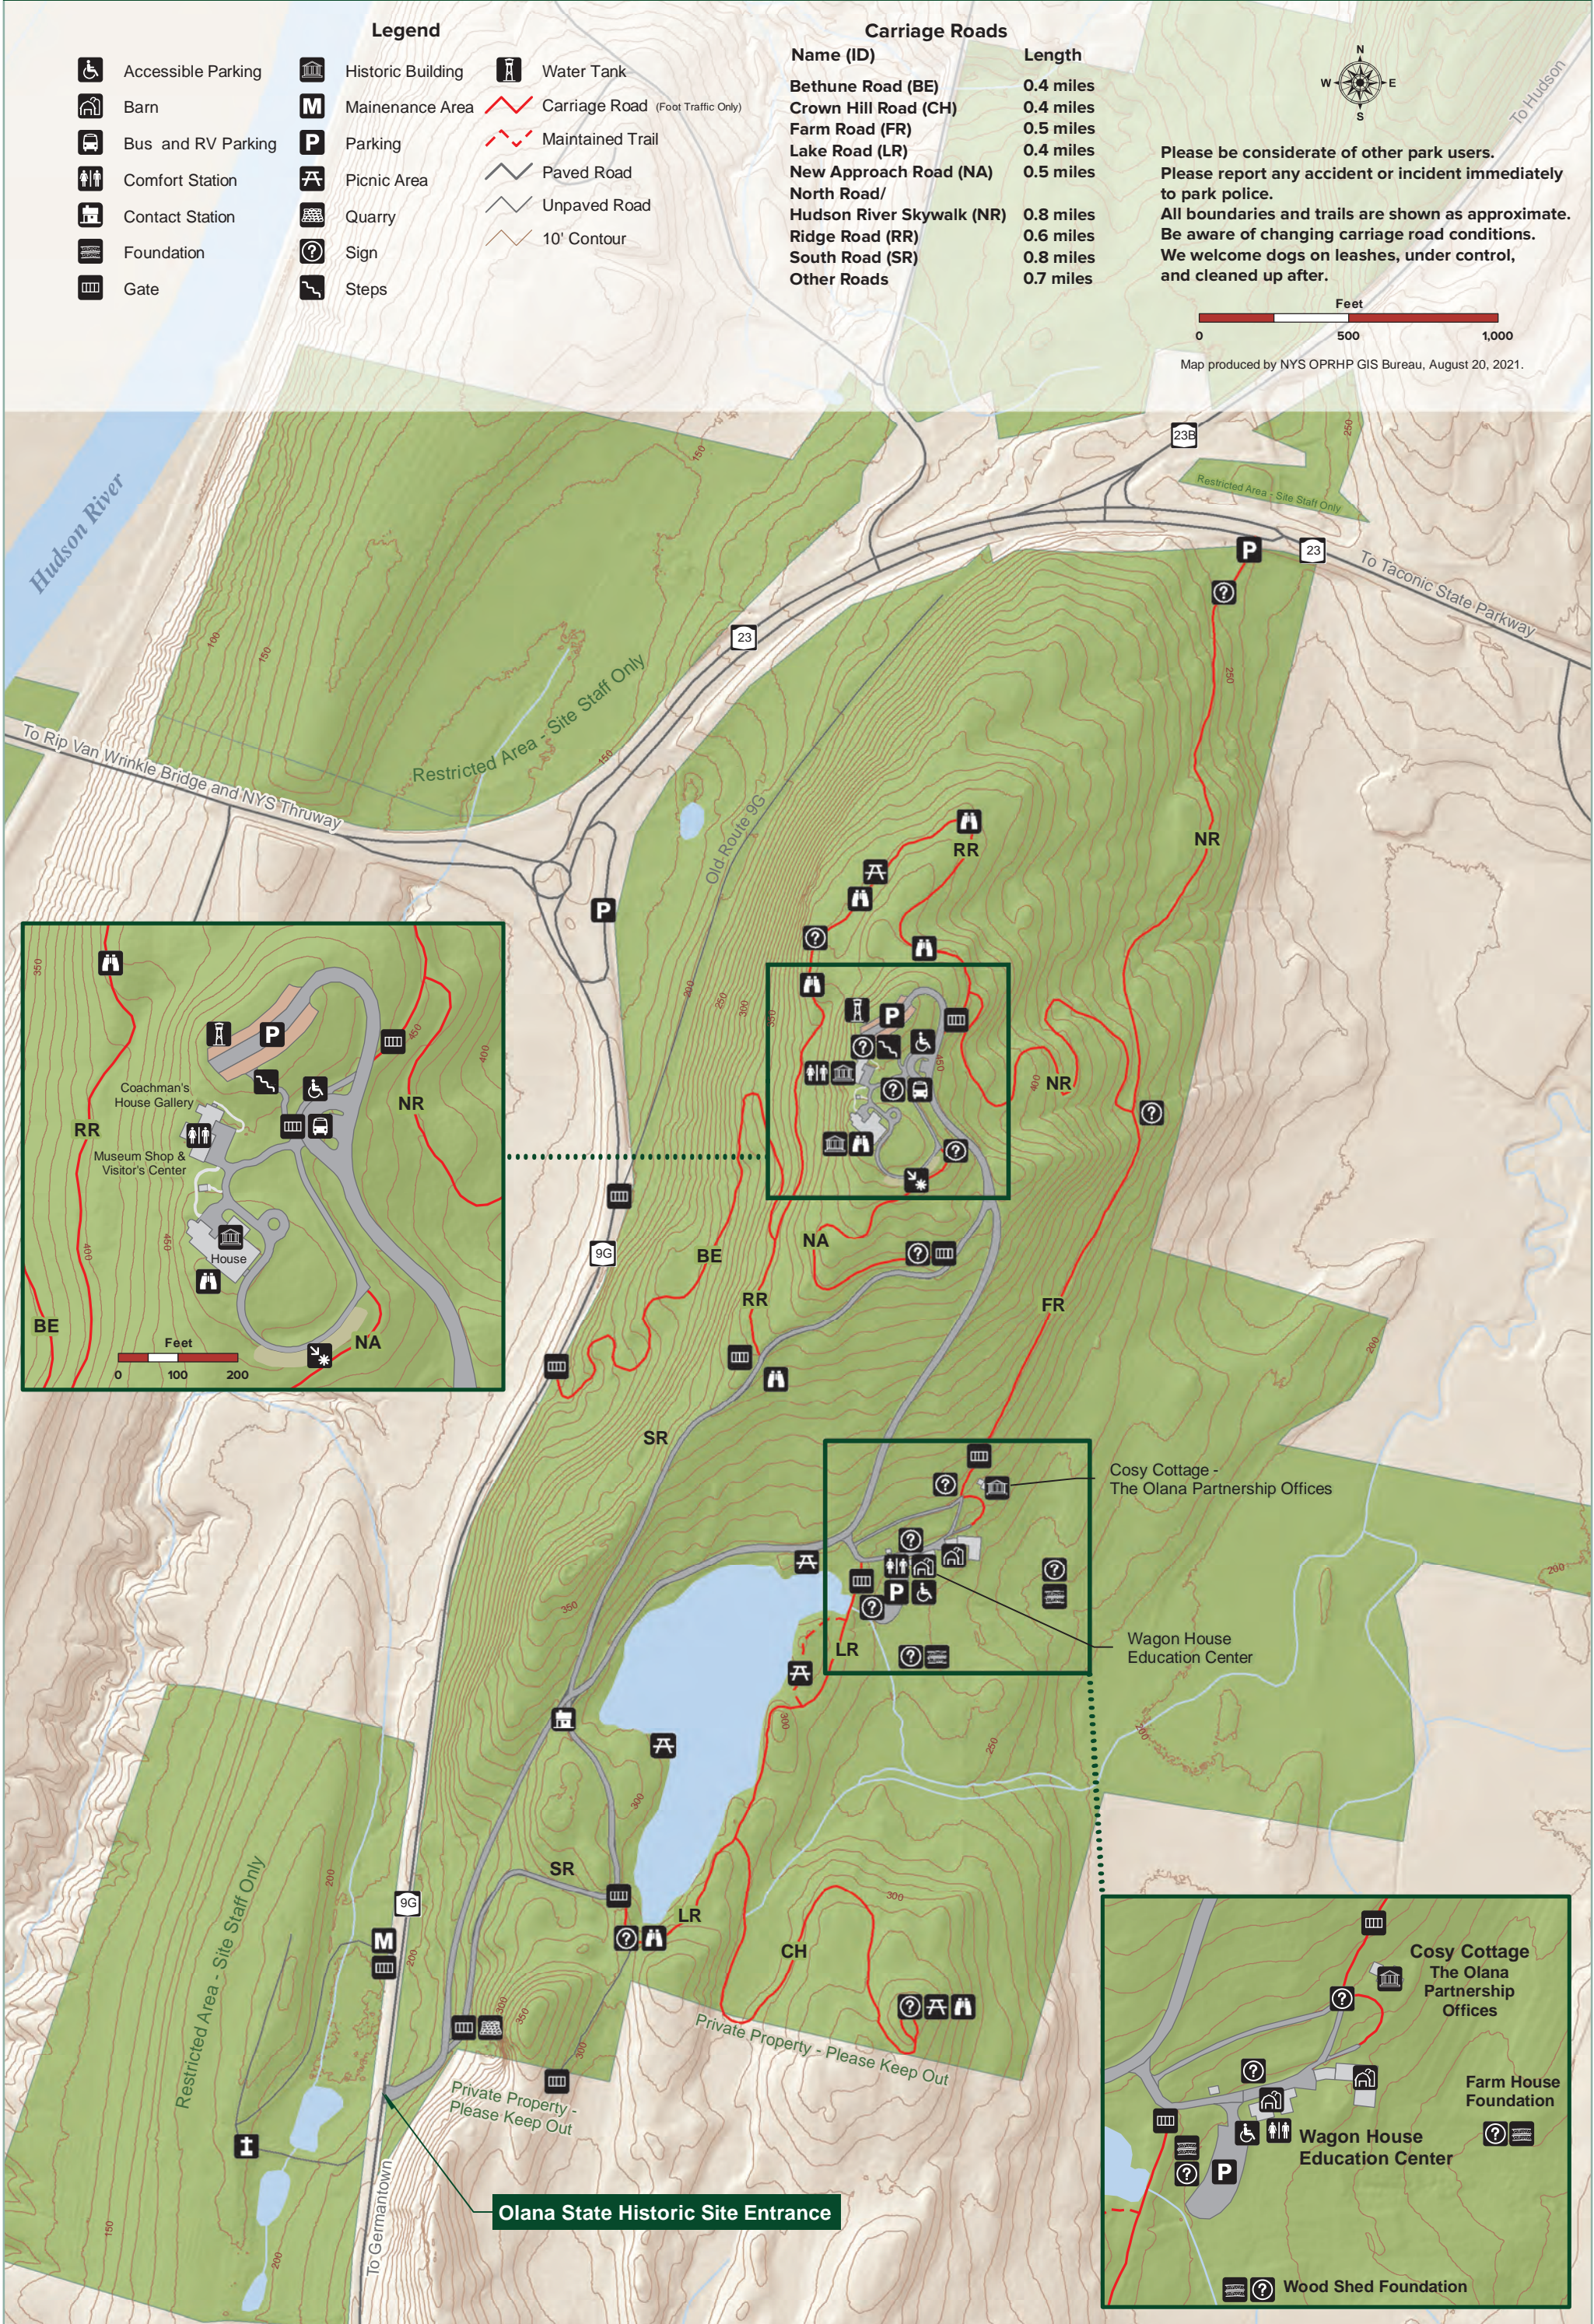

Legend

- | | | | | | |
|--|--------------------|--|-------------------|--|-----------------------------------|
| | Accessible Parking | | Historic Building | | Water Tank |
| | Barn | | Maintenance Area | | Carriage Road (Foot Traffic Only) |
| | Bus and RV Parking | | Parking | | Maintained Trail |
| | Comfort Station | | Picnic Area | | Paved Road |
| | Contact Station | | Quarry | | Unpaved Road |
| | Foundation | | Sign | | 10' Contour |
| | Gate | | Steps | | |

Carriage Roads

Name (ID)	Length
Bethune Road (BE)	0.4 miles
Crown Hill Road (CH)	0.4 miles
Farm Road (FR)	0.5 miles
Lake Road (LR)	0.4 miles
New Approach Road (NA)	0.5 miles
North Road/ Hudson River Skywalk (NR)	0.8 miles
Ridge Road (RR)	0.6 miles
South Road (SR)	0.8 miles
Other Roads	0.7 miles

Please be considerate of other park users.
 Please report any accident or incident immediately
 to park police.
 All boundaries and trails are shown as approximate.
 Be aware of changing carriage road conditions.
 We welcome dogs on leashes, under control,
 and cleaned up after.

Map produced by NYS OPRHP GIS Bureau, August 20, 2021.

Olana State Historic Site Entrance

Restricted Area - Site Staff Only

Private Property - Please Keep Out

Private Property - Please Keep Out

Cosy Cottage -
The Olana Partnership Offices