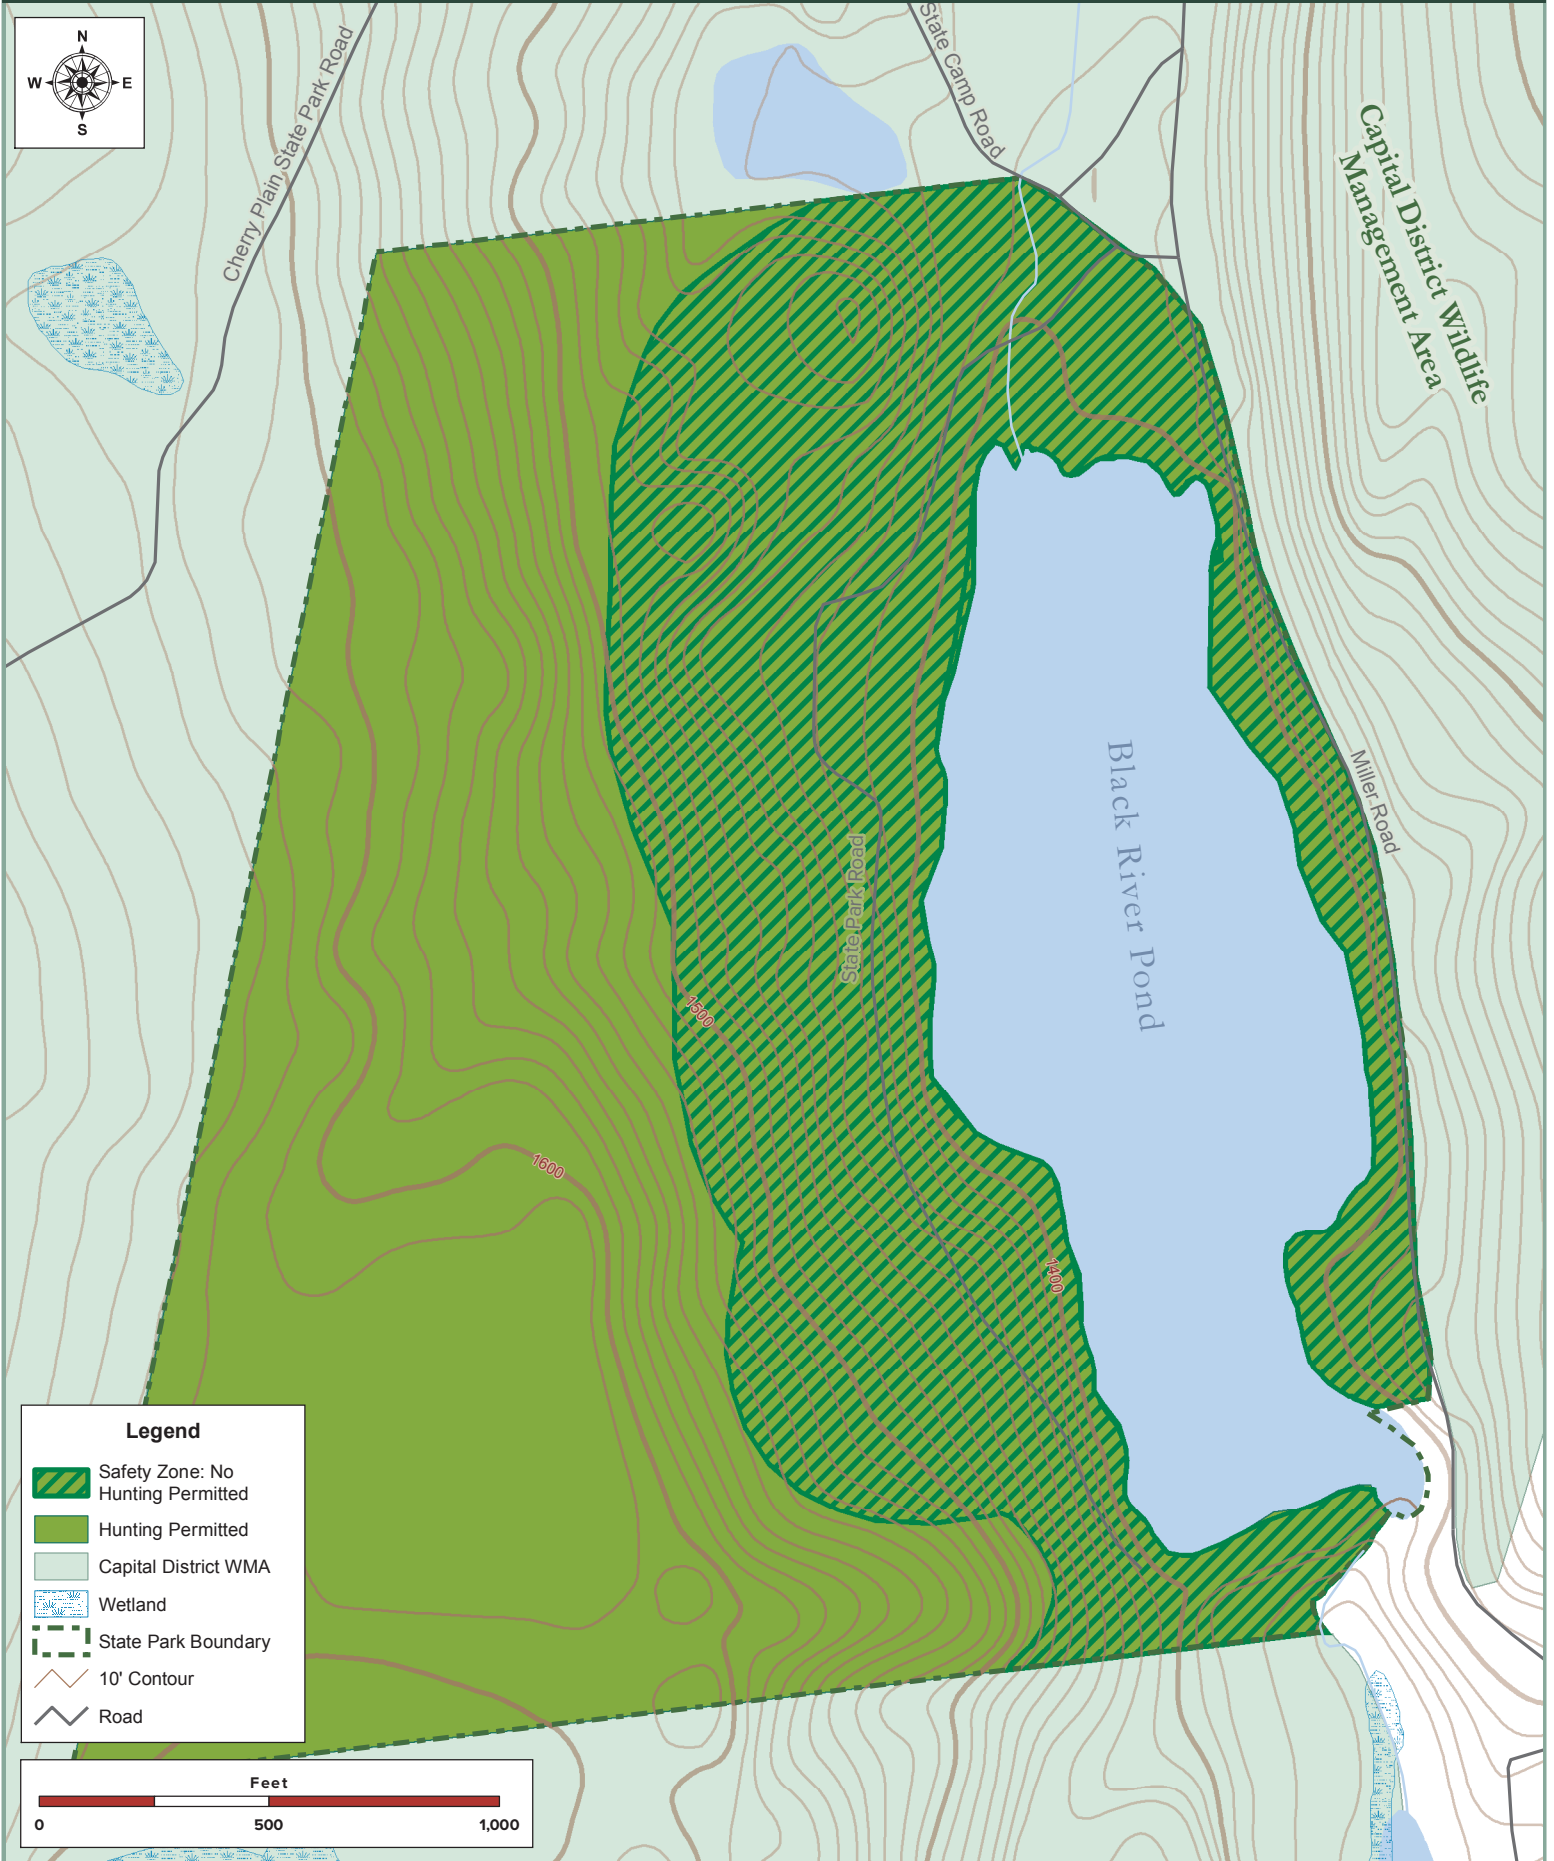

Cherry Plain State Park Hunting Area

Park Office: (518) 733-5400
Regional Office: (518) 584-2000
State Park Police: (518) 584-2004
In Case of Emergency: 911

Map produced by NYSOPRHP GIS Bureau, May 29, 2018.

Legend

- Safety Zone: No Hunting Permitted
- Hunting Permitted
- Capital District WMA
- Wetland
- State Park Boundary
- 10' Contour
- Road